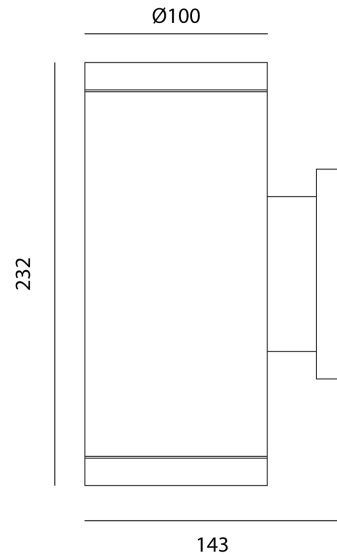

## Moby Up + Down Outdoor Wall Light

by

Moby Up + Down is a minimalist outdoor wall light. Two in-built 9W LEDs provide indirect illumination upwards and downwards. Moby has an ingress protection of IP65 and an impact protection of IK06 for outdoor applications. Aluminium body with anti-corrosive coating. Available with 35 degree or 55 degree beam angle in anthracite finish. French designed.

<b>Supplier</b>	Studio Italia
<b>Country</b>	China
<b>SKU</b>	SI A/MOBY/DBL/2x9W/55D/ANT
<b>Version</b>	55 degree beam

Product Dimensions

<b>Materials</b>	Aluminium	<b>Source</b>	2 x 9W LED	<b>Colour Temp</b>	3000K
<b>Output</b>	1900lm	<b>CRI</b>	>80	<b>Emission</b>	Up + down, 55 degree beam spread
<b>IP Rating</b>	IP65 / IK06	<b>Dimming</b>	Trailing Edge		