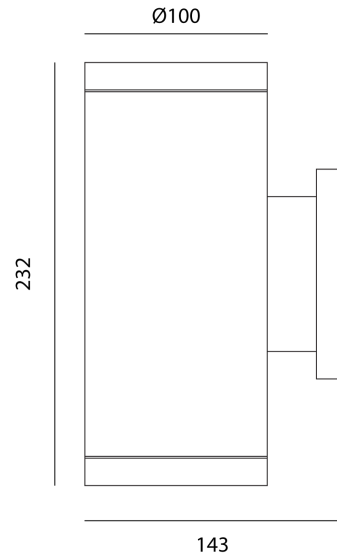

## Moby Up + Down Outdoor Wall Light

by

Moby Up + Down is a minimalist outdoor wall light. Two in-built 9W LEDs provide indirect illumination upwards and downwards. Moby has an ingress protection of IP65 and an impact protection of IK06 for outdoor applications. Aluminium body with anti-corrosive coating. Available with 35 degree or 55 degree beam angle in anthracite finish. French designed.

<b>Supplier</b>	Studio Italia
<b>Country</b>	China
<b>SKU</b>	SI A/MOBY/DBL/2x9W/35D/ANT
<b>Version</b>	35 degree beam

Product Dimensions

<b>Materials</b>	Aluminium	<b>Source</b>	2 x 9W LED	<b>Colour Temp</b>	3000K
<b>Output</b>	1900lm	<b>CRI</b>	>80	<b>Emission</b>	Up + down, 35 degree beam spread
<b>IP Rating</b>	IP65 / IK06	<b>Dimming</b>	Trailing Edge		