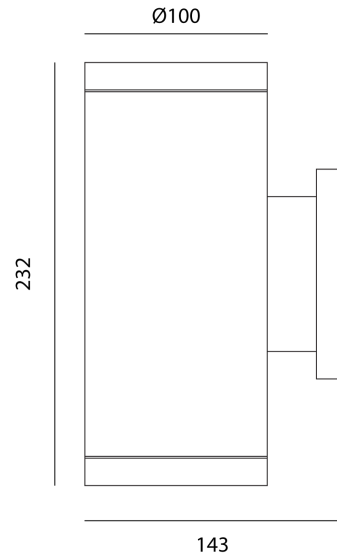

Supplier	Studio Italia
Country	China
SKU	SI A/MOBY/DBL/2x9W/35D/ANT
Version	35 degree beam

Product Dimensions