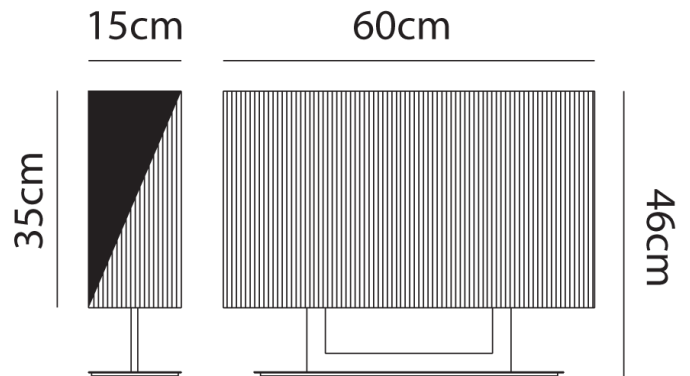

Designer	Manuel & Vanessa Vivian
Supplier	Axo Light
Country	Italy
SKU	AX LT/CLAV/G/T
Finish	Tobacco

Product Dimensions

Weight	8kg	Materials	Hand-made silken thread shade, metal frame	Source	2 x E27 60W
---------------	-----	------------------	--	---------------	-------------