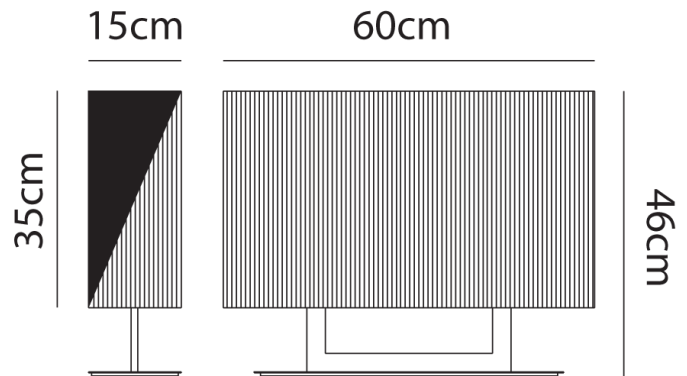

Designer	Manuel & Vanessa Vivian
Supplier	Axo Light
Country	Italy
SKU	AX LT/CLAV/G/W
Finish	White

Product Dimensions

Weight	8kg	Materials	Hand-made silken thread shade, metal frame	Source	2 x E27 60W
---------------	-----	------------------	--	---------------	-------------