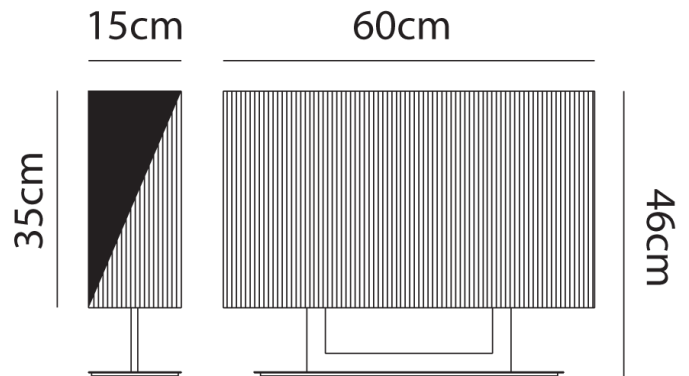

Designer	Manuel & Vanessa Vivian
Supplier	Axo Light
Country	Italy
SKU	AX LT/CLAV/G/W
Finish	White

Product Dimensions

Weight	8kg	Materials	Hand-made silken thread shade, metal frame	Source	2 x E27 60W
---------------	-----	------------------	--	---------------	-------------