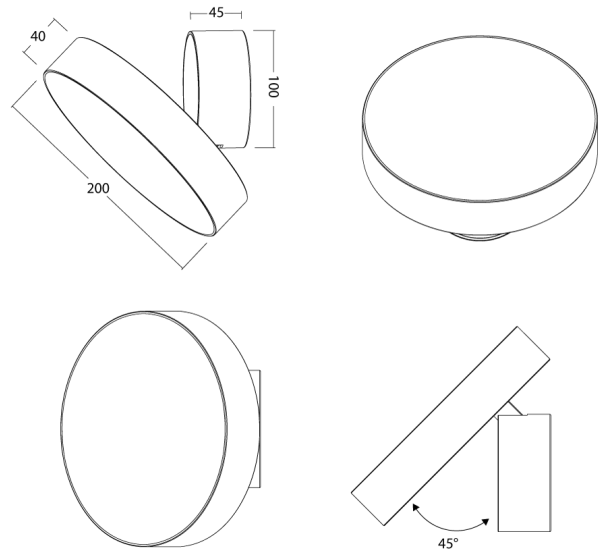

SI PL/LUNA/WH

Luna Adjustable Ceiling Light

by Studio Italia

Luna adjustable ceiling light with a 25W LED source. Aluminium construction with frosted glass for a diffused emission. Available in black or white finish. TRIAC dimmable.

Supplier	Studio Italia
Country	China
SKU	SI PL/LUNA/WH
Finish	White

Product Dimensions

Materials	Aluminium	Source	25W LED	Colour Temp	3000K
Output	1900lm	CRI	90	Emission	Diffused
IP Rating	IP20	Dimming	TRIAC		