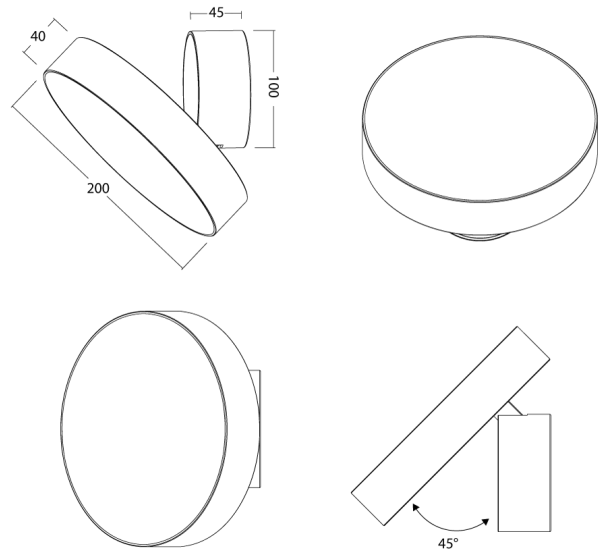

## Luna Adjustable Ceiling Light

by

Luna adjustable ceiling light with a 25W LED source. Aluminium construction with frosted glass for a diffused emission. Available in black or white finish. TRIAC dimmable.

### Product Dimensions

<b>Materials</b>	Aluminium	<b>Source</b>	25W LED	<b>Colour Temp</b>	3000K
<b>Output</b>	1900lm	<b>CRI</b>	90	<b>Emission</b>	Diffused
<b>IP Rating</b>	IP20	<b>Dimming</b>	TRIAC		