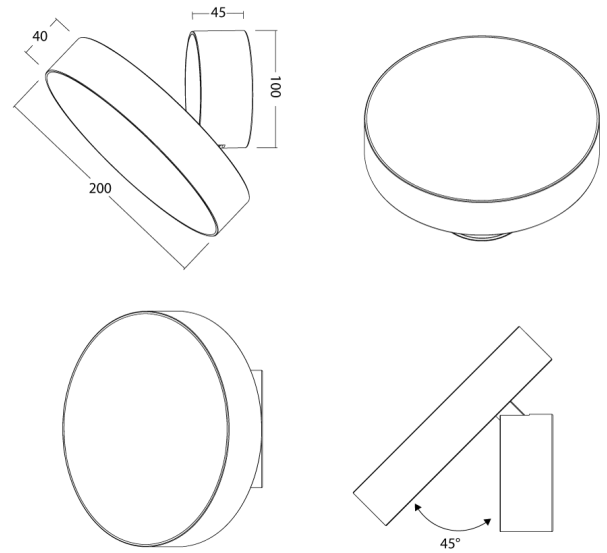

## Luna Adjustable Ceiling Light

by

Luna adjustable ceiling light with a 25W LED source. Aluminium construction with frosted glass for a diffused emission. Available in black or white finish. TRIAC dimmable.

### Product Dimensions

<b>Materials</b>	Aluminium	<b>Source</b>	25W LED	<b>Colour Temp</b>	3000K
<b>Output</b>	1900lm	<b>CRI</b>	90	<b>Emission</b>	Diffused
<b>IP Rating</b>	IP20	<b>Dimming</b>	TRIAC		