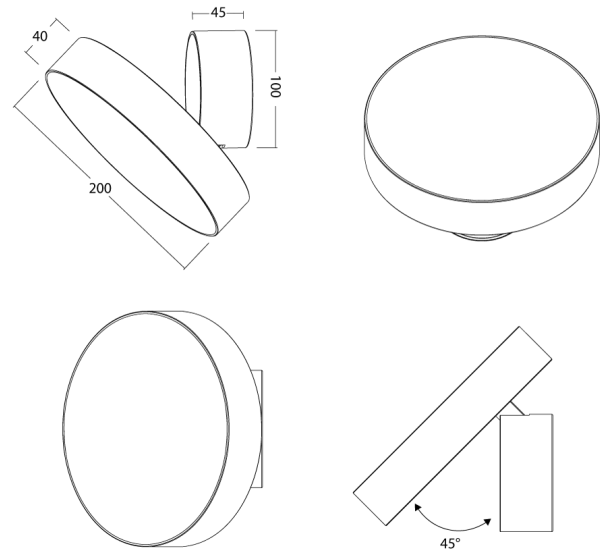

## Luna Adjustable Ceiling Light

by

Luna adjustable ceiling light with a 25W LED source. Aluminium construction with frosted glass for a diffused emission. Available in black or white finish. TRIAC dimmable.

### Product Dimensions

<b>Materials</b>	Aluminium	<b>Source</b>	25W LED	<b>Colour Temp</b>	3000K
<b>Output</b>	1900lm	<b>CRI</b>	90	<b>Emission</b>	Diffused
<b>IP Rating</b>	IP20	<b>Dimming</b>	TRIAC		