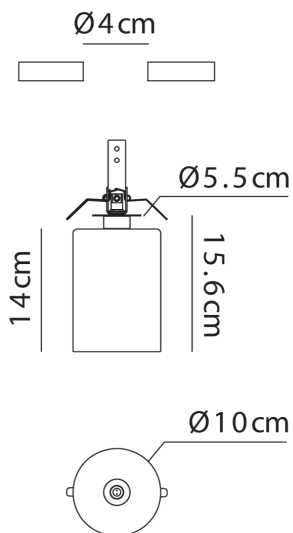

### Product Dimensions

<b>Weight</b>	0.6kg
<b>IP Rating</b>	IP20

<b>Materials</b>	Glass
<b>Dimming</b>	Dependent on globe

<b>Source</b>	1 x G4 20W
---------------	------------