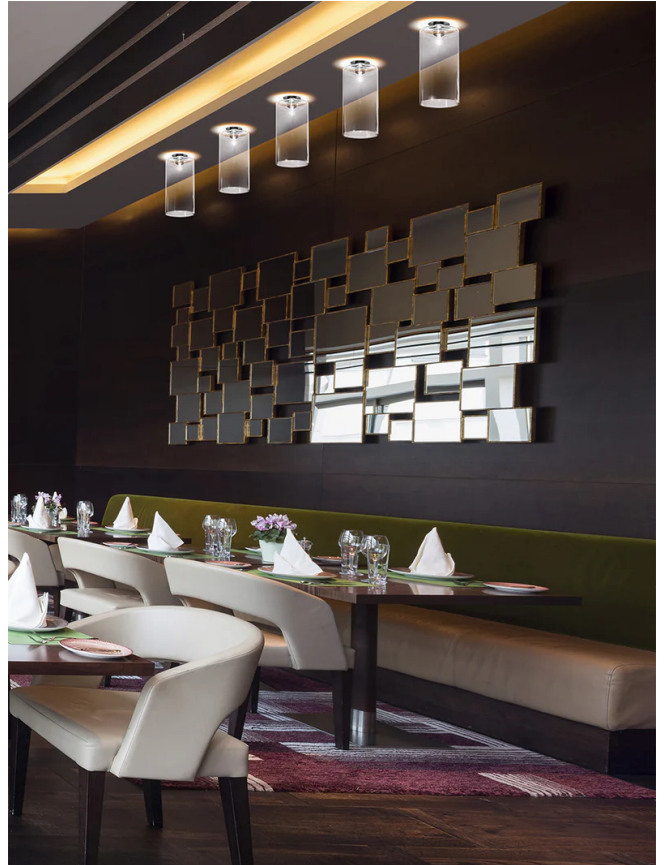

## Spillray Ceiling Light

by Manuel & Vanessa Vivian

The Spillray collection of ceiling lamps is an elegant shape play on upturned goblets. The diffusers are made of glass with chrome-plated metal frame, gracefully illuminating any area. Available in several sizes and finish options.