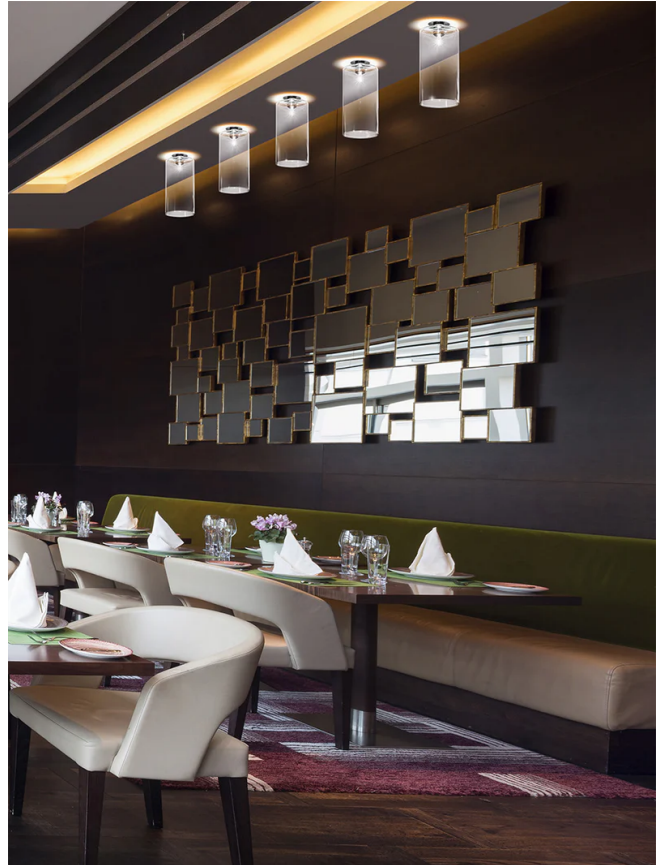

AX PL/SPILLRAY/G/RD

Spillray Ceiling Light

by Manuel & Vanessa Vivian

The Spillray collection of ceiling lamps is an elegant shape play on upturned goblets. The diffusers are made of glass with chrome-plated metal frame, gracefully illuminating any area. Available in several sizes and finish options.

Designer	Manuel & Vanessa Vivian
Supplier	Axo Light
Country	Italy
SKU	AX PL/SPILLRAY/G/RD
Finish	Red
Size	G

Product Dimensions

Weight	0.6kg	Materials	Glass	Source	1 x G4 20W
IP Rating	IP20	Dimming	Dependent on globe		