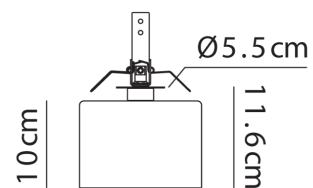

Designer	Manuel & Vanessa Vivian
Supplier	Axo Light
Country	Italy
SKU	AX PL/SPILLRAY/G/RD
Finish	Red
Size	G

Product Dimensions

Ø4 cm

Ø14 cm

Weight	0.6kg
IP Rating	IP20

Materials	Glass
Dimming	Dependent on globe