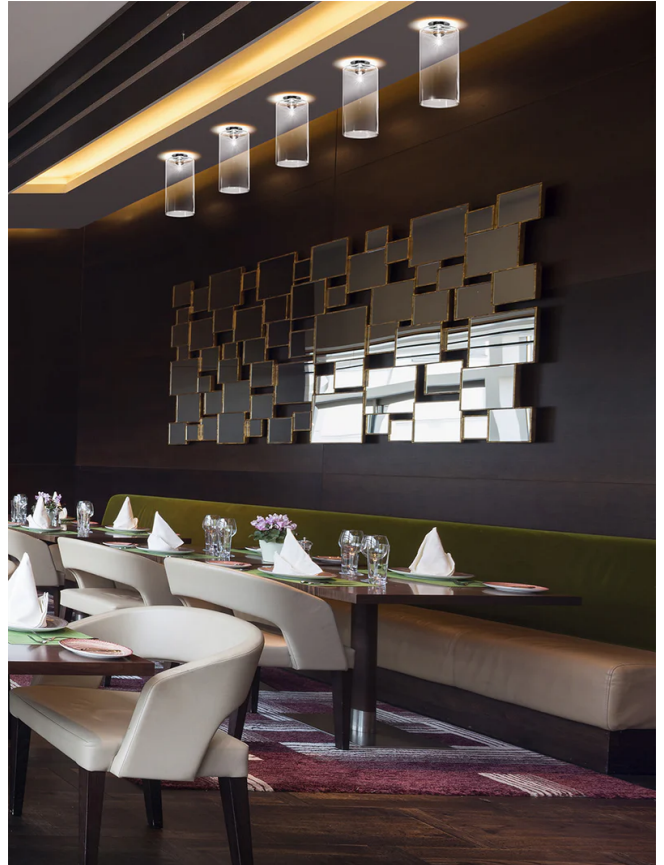

AX PL/SPILLRAY/G/RD

Spillray Ceiling Light

by Manuel & Vanessa Vivian

The Spillray collection of ceiling lamps is an elegant shape play on upturned goblets. The diffusers are made of glass with chrome-plated metal frame, gracefully illuminating any area. Available in several sizes and finish options.

Designer	Manuel & Vanessa Vivian
Supplier	Axo Light
Country	Italy
SKU	AX PL/SPILLRAY/G/RD
Finish	Red
Size	G

Product Dimensions

Ø4 cm

Ø14 cm

Weight	0.6kg
IP Rating	IP20

Materials	Glass
Dimming	Dependent on globe