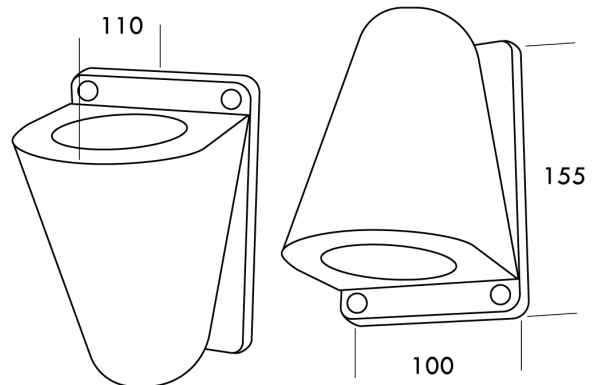

## Boss Outdoor Wall Light

by

Boss surface mounted outdoor wall light with in-built LED. Aluminium body coated with a salt resistant finish. Boss has an ingress protection of IP65 and an impact protection of IK06 for outdoor applications. Available in anthracite finish. French designed. Phase dimming.

<b>Supplier</b>	Studio Italia
<b>Country</b>	China
<b>SKU</b>	SI A/BOSS/10W/ANT
<b>Finish</b>	Anthracite

Product Dimensions

<b>Materials</b>	Aluminium	<b>Source</b>	10W LED	<b>Colour Temp</b>	3000K
<b>Output</b>	650lm	<b>CRI</b>	80	<b>Emission</b>	Up or down
<b>IP Rating</b>	IP65 / IK06	<b>Dimming</b>	PHASE		