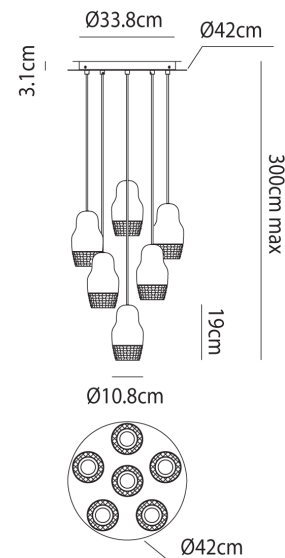

## Fedora Suspension Light

by Dima Loginoff

Contemporary and traditional design is combined in the Fedora Suspension Light. Inspired by the Russian matryoshka doll, the transparent geometric detailed glass diffuser is complemented by polished aluminium, exuding elegance within a space. Each pendant light takes 1 x GU10 LED, making it an excellent choice for hospitality and retail applications as well as domestic. Fedora is available in a variety of formations in bronze, chrome or rose gold finish. Design by Dima Loginoff.

<b>Designer</b>	Dima Loginoff
<b>Supplier</b>	Axo Light
<b>Country</b>	Italy
<b>SKU</b>	AX S/FEDORA/6/CH
<b>Finish</b>	Chrome
<b>Size</b>	6 Light

### Product Dimensions

<b>Weight</b>	8.9kg
<b>IP Rating</b>	IP20

<b>Materials</b>	Aluminium
<b>Dimming</b>	Dependent on globe

<b>Source</b>	6 x GU10 7.5W (Max)
---------------	---------------------