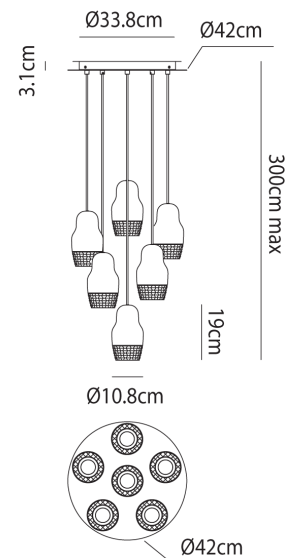

AX S/FEDORA/6/CH

Fedora Suspension Light

by Dima Loginoff

Contemporary and traditional design is combined in the Fedora Suspension Light. Inspired by the Russian matryoshka doll, the transparent geometric detailed glass diffuser is complemented by polished aluminium, exuding elegance within a space. Each pendant light takes 1 x GU10 LED, making it an excellent choice for hospitality and retail applications as well as domestic. Fedora is available in a variety of formations in bronze, chrome or rose gold finish. Design by Dima Loginoff.

Designer	Dima Loginoff
Supplier	Axo Light
Country	Italy
SKU	AX S/FEDORA/6/CH
Finish	Chrome
Size	6 Light

Product Dimensions

Weight	8.9kg
IP Rating	IP20

Materials	Aluminium
Dimming	Dependent on globe

Source	6 x GU10 7.5W (Max)
---------------	---------------------