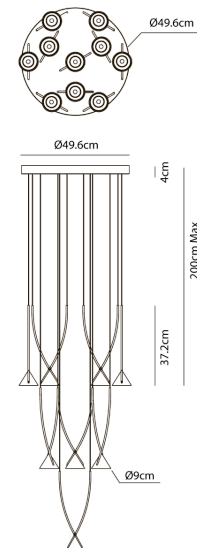

AX S/JEWEL/10/DIM/BK

Jewel Pendant

by Yonoh

Jewel is a collection of suspension lamps characterised by a double crossed arch which composes the pendant. The recycled ABS arch cradles an aluminium conical shape which houses the LED light source, creating an simple yet elegant feature within a space. Jewel can be installed individually or in series to create a more diffused beam. Available in single, 3 light or 10 light versions in black finish. Design by Yonoh for Axolight.

Designer	Yonoh
Supplier	Axo Light
Country	Italy
SKU	AX S/JEWEL/10/DIM/BK
Version	10 Light

Product Dimensions

Weight	10kg
Colour Temp	3000K
Emission	35 degree beam

Materials	Aluminium, nylon and recycled glass
Output	6710lm (TOTAL)
IP Rating	IP20

Source	10 x 7.2W LED
CRI	90
Dimming	1-10v