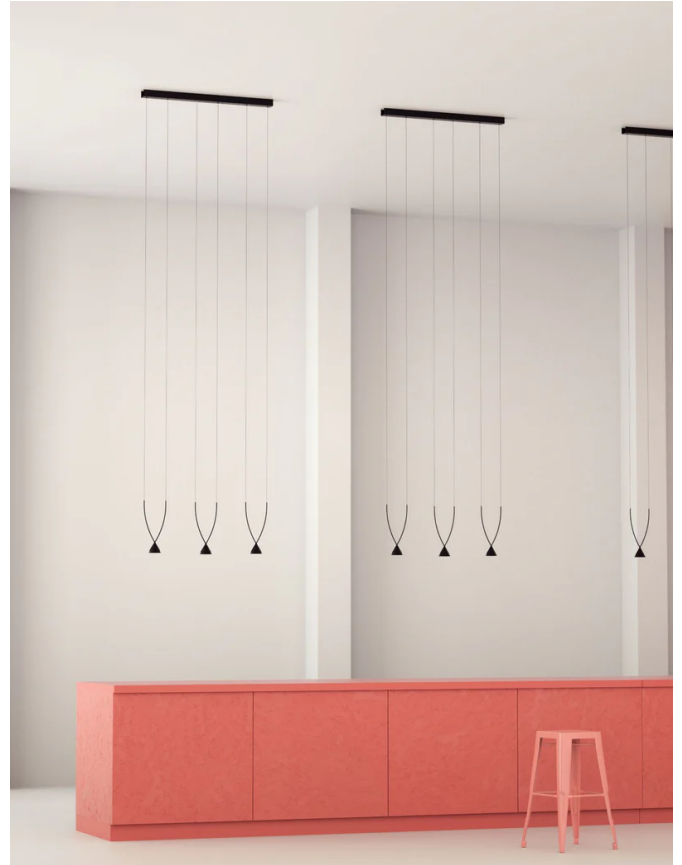

AX S/JEWEL/10/DIM/BK

Jewel Pendant

by Yonoh

Jewel is a collection of suspension lamps characterised by a double crossed arch which composes the pendant. The recycled ABS arch cradles an aluminium conical shape which houses the LED light source, creating an simple yet elegant feature within a space. Jewel can be installed individually or in series to create a more diffused beam. Available in single, 3 light or 10 light versions in black finish. Design by Yonoh for Axolight.

Designer	Yonoh
Supplier	Axo Light
Country	Italy
SKU	AX S/JEWEL/10/DIM/BK
Version	10 Light

Product Dimensions

Weight	10kg
Colour Temp	3000K
Emission	35 degree beam

Materials	Aluminium, nylon and recycled glass
Output	6710lm (TOTAL)
IP Rating	IP20