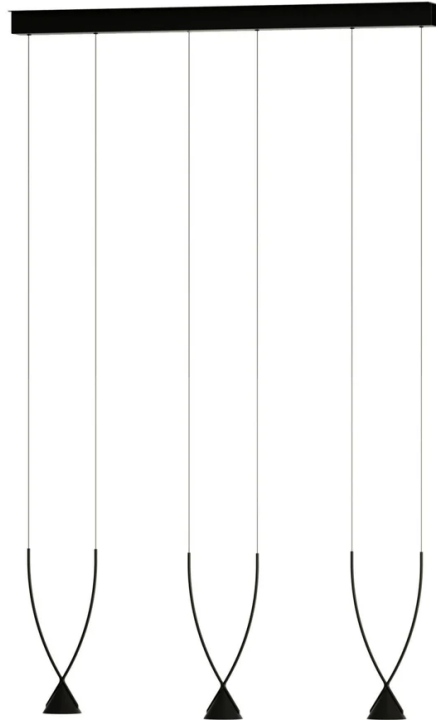

AX S/JEWEL/3/DIM/BK

Jewel Pendant

by Yonoh

Jewel is a collection of suspension lamps characterised by a double crossed arch which composes the pendant. The recycled ABS arch cradles an aluminium conical shape which houses the LED light source, creating an simple yet elegant feature within a space. Jewel can be installed individually or in series to create a more diffused beam. Available in single, 3 light or 10 light versions in black finish. Design by Yonoh for Axolight.

Designer	Yonoh
Supplier	Axo Light
Country	Italy
SKU	AX S/JEWEL/3/DIM/BK
Version	3 Light

Product Dimensions

Weight	5.2kg	Materials	Aluminium, nylon and recycled glass	Source	3 x 9W LED
Colour Temp	3000K	Output	2013lm (TOTAL)	CRI	90
Emission	35 degree beam	IP Rating	IP20	Dimming	1-10v