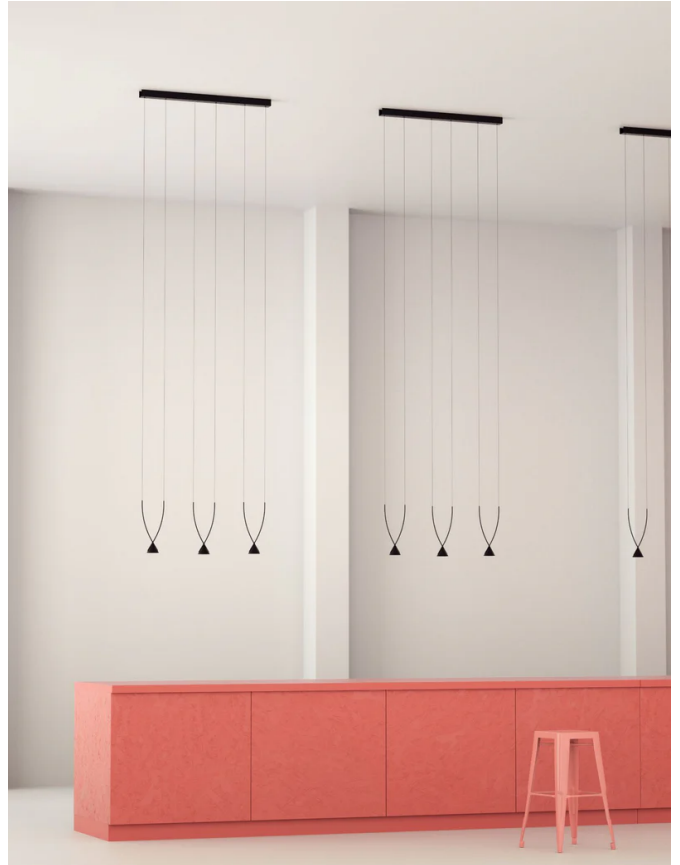

AX S/JEWEL/3/DIM/BK

Jewel Pendant

by Yonoh

Jewel is a collection of suspension lamps characterised by a double crossed arch which composes the pendant. The recycled ABS arch cradles an aluminium conical shape which houses the LED light source, creating an simple yet elegant feature within a space. Jewel can be installed individually or in series to create a more diffused beam. Available in single, 3 light or 10 light versions in black finish. Design by Yonoh for Axolight.

Designer	Yonoh
Supplier	Axo Light
Country	Italy
SKU	AX S/JEWEL/3/DIM/BK
Version	3 Light

Product Dimensions

Weight	5.2kg
Colour Temp	3000K
Emission	35 degree beam

Materials	Aluminium, nylon and recycled glass
Output	2013lm (TOTAL)
IP Rating	IP20