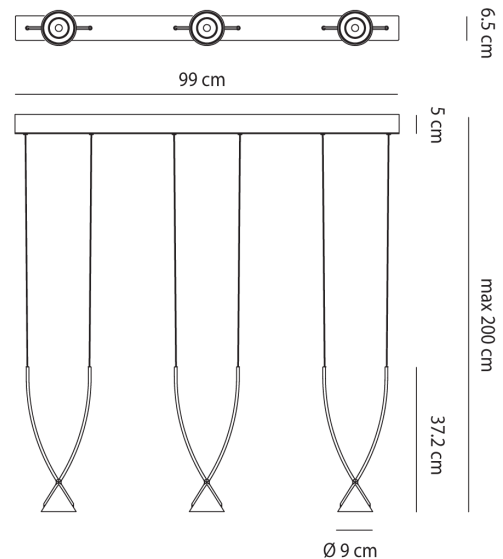

AX S/JEWEL/3/DIM/BK

Jewel Pendant

by Yonoh

Jewel is a collection of suspension lamps characterised by a double crossed arch which composes the pendant. The recycled ABS arch cradles an aluminium conical shape which houses the LED light source, creating an simple yet elegant feature within a space. Jewel can be installed individually or in series to create a more diffused beam. Available in single, 3 light or 10 light versions in black finish. Design by Yonoh for Axolight.

Designer	Yonoh
Supplier	Axo Light
Country	Italy
SKU	AX S/JEWEL/3/DIM/BK
Version	3 Light

Product Dimensions

Weight	5.2kg
Colour Temp	3000K
Emission	35 degree beam

Materials	Aluminium, nylon and recycled glass
Output	2013lm (TOTAL)
IP Rating	IP20

Source	3 x 9W LED
CRI	90
Dimming	1-10v