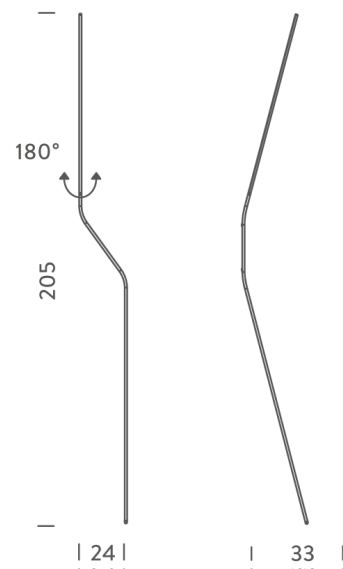

NE PT/NEO/2700K/BLACK

Neo Floor Lamp

by Bernhard Osann

Neo by Bernhard Osann is an LED floor lamp with a boldly minimalist aesthetic. Designed to gracefully rest against a wall, Neo is composed of a curved steel structure and a terminal lighting unit that rotates up to 180 degrees providing adjustable indirect lighting. Structure and lighting unit in matt black painted aluminium. Features a pedal switch/dimmer for simple operation with a wall-fixing accessory available on request. Winner of a 2020 Wallpaper* Design Awards.

| | |
|-----------------|-----------------------|
| Designer | Bernhard Osann |
| Supplier | Nemo |
| Country | Italy |
| SKU | NE PT/NEO/2700K/BLACK |
| Finish | Black |

Product Dimensions

| | | | | | |
|--------------------|------------|------------------|-----------|----------------|--------------------|
| Weight | 1kg | Materials | Aluminium | Source | 11W LED |
| Colour Temp | 2700K | Output | 600lm | CRI | 95 |
| Emission | orientable | IP Rating | IP20 | Dimming | Push button dimmer |