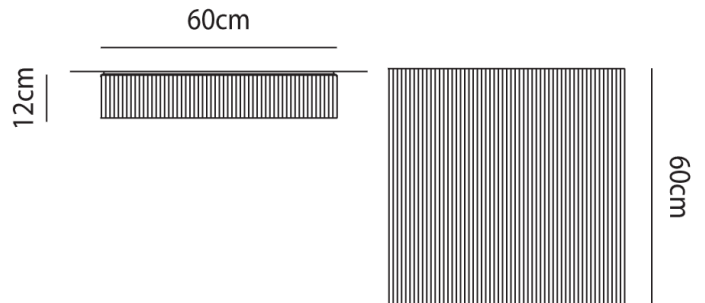

Designer	Manuel & Vanessa Vivian
Supplier	Axo Light
Country	Italy
SKU	AX PL/CLAVI/TA
Finish	Tobacco

Product Dimensions

Weight	3kg	Materials	Hand-made silken thread shade, metal frame	Source	3 x E27 46W (Max)
IP Rating	IP20	Dimming	Dependent on globe		