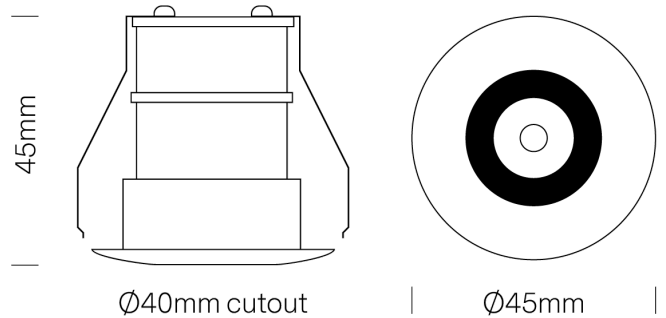

SI BATH/2W/WH

Bath Downlight

by

Compact recessed downlight designed for bathroom applications. IP54 rating and equipped with a 2W CREE LED with 160lm output and 30 degree beam spread. Aluminium construction with white powdercoated finish. Supplied with non-dimmable driver.

Supplier Studio Italia

Country China

SKU SI BATH/2W/WH

Finish White

Product Dimensions

Materials Aluminium

Source 2W LED

Colour Temp 3000K

Output 160lm

Emission 30 degree beam

IP Rating IP54