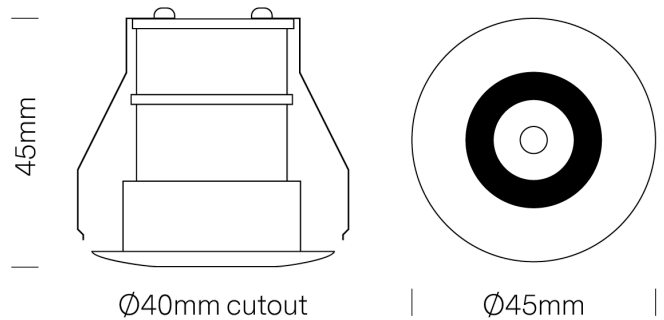

SI BATH/2W/WH

Bath Downlight

by

Compact recessed downlight designed for bathroom applications. IP54 rating and equipped with a 2W CREE LED with 160lm output and 30 degree beam spread. Aluminium construction with white powdercoated finish. Supplied with non-dimmable driver.

Supplier	Studio Italia
Country	China
SKU	SI BATH/2W/WH
Finish	White

Product Dimensions

Materials	Aluminium	Source	2W LED	Colour Temp	3000K
Output	160lm	Emission	30 degree beam	IP Rating	IP54