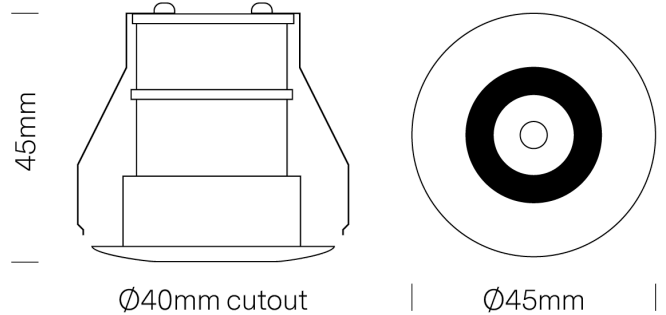

SI BATH/2W/WH

Bath Downlight

by

Compact recessed downlight designed for bathroom applications. IP54 rating and equipped with a 2W CREE LED with 160lm output and 30 degree beam spread. Aluminium construction with white powdercoated finish. Supplied with non-dimmable driver.

Supplier	Studio Italia
Country	China
SKU	SI BATH/2W/WH
Finish	White

Product Dimensions

Materials	Aluminium	Source	2W LED	Colour Temp	3000K
Output	160lm	Emission	30 degree beam	IP Rating	IP54