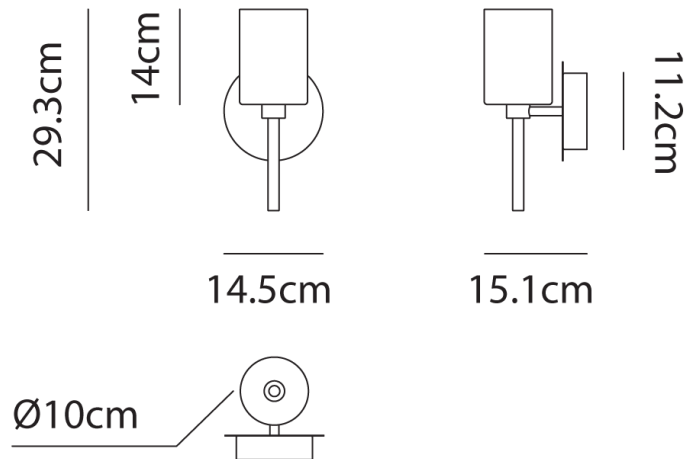

AX A/SPILLRAY/RD

Spillray Wall Light

by Manuel & Vanessa Vivian

The Spillray collection of wall lamps is an elegant shape play on upturned goblets. The diffusers are made of glass with chrome-plated metal frame, gracefully illuminating any area. Available in several finish options.

Designer	Manuel & Vanessa Vivian
Supplier	Axo Light
Country	Italy
SKU	AX A/SPILLRAY/RD
Finish	Red

Product Dimensions

Weight	1.2kg	Materials	Glass	Source	1 x G4 20W
IP Rating	IP20	Dimming	Dependent on globe		