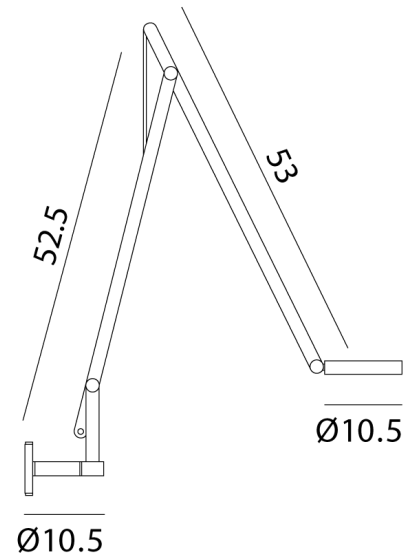

RO A/STRING/W1/9W/SILVER

String W1 Wall Lamp

by Dante Donegani and Giovanni Lauda

The String W1 Wall light is part of the String collection by Rotaliana. The adjustable head made with moulded plastic is easily handled and offers flexibility in positioning the direction of the light beam. The structure of the two arms is made of extruded aluminum. The movement is balanced by the elastic cable, sheathed in synthetic coloured fabric. The String also features a push sensitive dimmer that controls the light source. String W1 is available in white, black, bronze, champagne, graphite or silver finish. Each light includes silver, black and orange cables which are easily interchangeable for different looks.

Designer	Dante Donegani and Giovanni Lauda
Supplier	Rotaliana
Country	Italy
SKU	RO A/STRING/W1/9W/SILVER
Finish	Silver

Product Dimensions

Weight	1.82kg
Colour Temp	2700K
IP Rating	IP20

Materials	Aluminium
Output	700lm
Dimming	Push button dimmer

Source	9W LED
CRI	90
Notes	Fitting includes flex cord and wall plug