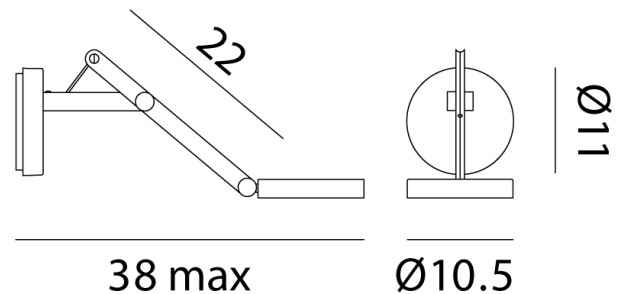

RO A/STRING/W0/WH/OR

String W0 Wall Lamp

by Dante Donegani and Giovanni Lauda

The String W0 Wall light is part of the String collection by Rotaliana. The adjustable head made with moulded plastic is easily handled and offers flexibility in positioning the direction of the light beam. The structure of the two arms is made of extruded aluminum. The movement is balanced by the elastic cable, sheathed in synthetic coloured fabric. The String W0 also features a push sensitive dimmer that controls the light source. The String comes in Silver or Matte White or Black with White, Black or Orange fabric cabling.

Designer	Dante Donegani and Giovanni Lauda
Supplier	Rotaliana
Country	Italy
SKU	RO A/STRING/W0/WH/OR
Finish	White
Cable Colour	Orange

Product Dimensions

Weight	0.9kg
Colour Temp	2700K
IP Rating	IP20

Materials	Aluminium
Output	700lm
Dimming	Push button dimmer