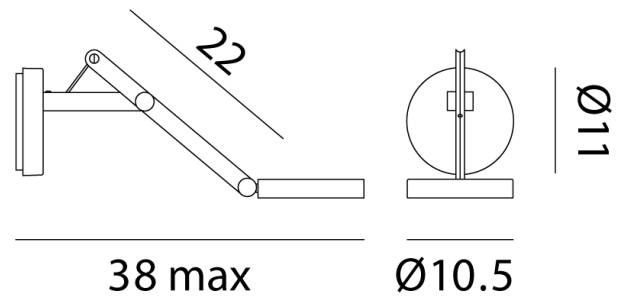

## String W0 Wall Lamp

by Dante Donegani and Giovanni Lauda

The String W0 Wall light is part of the String collection by Rotaliana. The adjustable head made with moulded plastic is easily handled and offers flexibility in positioning the direction of the light beam. The structure of the two arms is made of extruded aluminum. The movement is balanced by the elastic cable, sheathed in synthetic coloured fabric. The String W0 also features a push sensitive dimmer that controls the light source. The String comes in Silver or Matte White or Black with White, Black or Orange fabric cabling.

<b>Designer</b>	Dante Donegani and Giovanni Lauda
<b>Supplier</b>	Rotaliana
<b>Country</b>	Italy
<b>SKU</b>	RO A/STRING/W0/WH/SIL
<b>Finish</b>	White
<b>Cable Colour</b>	Silver

Product Dimensions

<b>Weight</b>	0.9kg
<b>Colour Temp</b>	2700K
<b>IP Rating</b>	IP20