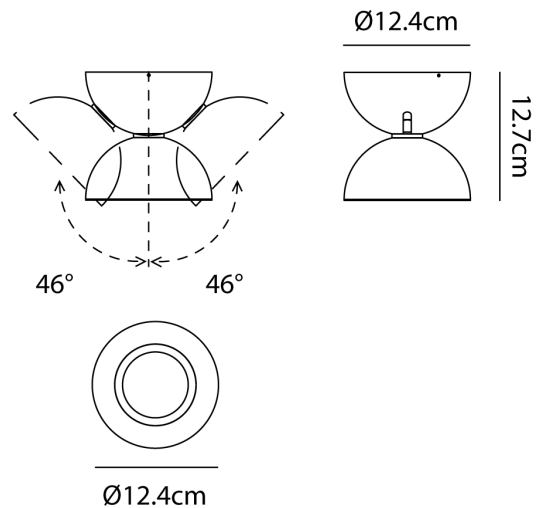

Dodot Light

by Simone Micheli

A perfect harmony of form and function, Dodot is a highly versatile surface mounted light. It is characterised by its minimalist geometric form and is available in a selection of neutral colours to suit a wide range of architectural lighting applications. The fitting is made up of two small hemispheres that can be adjusted up to 90 degrees with an in-built 17.5W LED providing a high output illumination. Available in 15, 35 or 48 degree beam in 2700K or 3000K. Suitable for installation on ceiling and wall surfaces, Dodot is the latest creation of architect and designer Simone Micheli for Axolight. Made in Italy.

Designer	Simone Micheli
Supplier	Axo Light
Country	Italy
SKU	AX FA/DODOT/3K/15D/BLACK
Finish	Black
Colour Temp	3000K
Reflector	15 degrees

Product Dimensions

Weight	1.1kg	Materials	Aluminium	Source	17.5W LED
Colour Temp	3000K	Output	2000lm	CRI	90
Emission	15 degree optic reflector	IP Rating	IP20	Dimming	PHASE