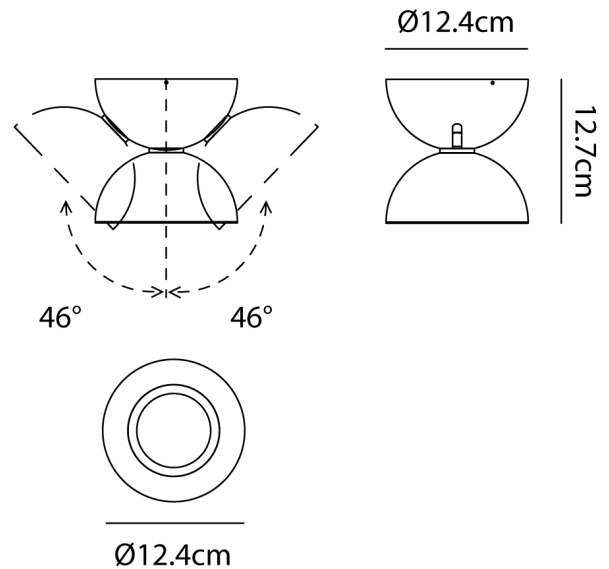

AX FA/DODOT/3K/15D/BLACK

Dodot Light

by Simone Micheli

A perfect harmony of form and function, Dodot is a highly versatile surface mounted light. It is characterised by its minimalist geometric form and is available in a selection of neutral colours to suit a wide range of architectural lighting applications. The fitting is made up of two small hemispheres that can be adjusted up to 90 degrees with an in-built 17.5W LED providing a high output illumination. Available in 15, 35 or 48 degree beam in 2700K or 3000K. Suitable for installation on ceiling and wall surfaces, Dodot is the latest creation of architect and designer Simone Micheli for Axolight. Made in Italy.

Designer	Simone Micheli
Supplier	Axo Light
Country	Italy
SKU	AX FA/DODOT/3K/15D/BLACK
Finish	Black
Colour Temp	3000K
Reflector	15 degrees

Product Dimensions

Weight	1.1kg	Materials	Aluminium	Source	17.5W LED
Colour Temp	3000K	Output	2000lm	CRI	90
Emission	15 degree optic reflector	IP Rating	IP20	Dimming	PHASE