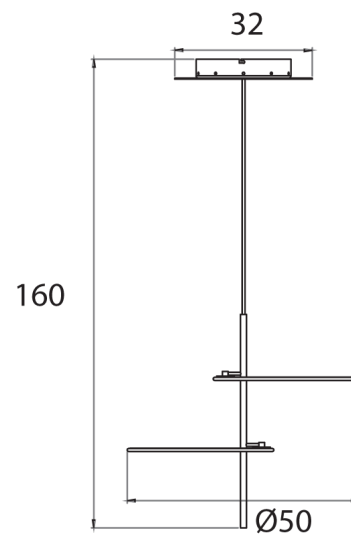

IC S/HULAHOOP/S2/WHITE/BRASS

Hula Hoop Pendant

by Marco Pagnoncelli

Hula Hoop pendant light is a minimalist fitting with a high energy LED source for modern applications. The unique design evokes the illusion of metallic hoops floating around a central element, creating a striking accent within a space. Available as 2 or 4 hoop version in a variety of finishes.

Designer	Marco Pagnoncelli
Supplier	Icone
Country	Italy
SKU	IC S/HULAHOOP/S2/WHITE/BRASS
Finish	White + Brass
Size	S2

Product Dimensions

Materials	Metal	Source	50W LED	Colour Temp	3000K
Output	7394lm	CRI	90	Dimming	TRIAC