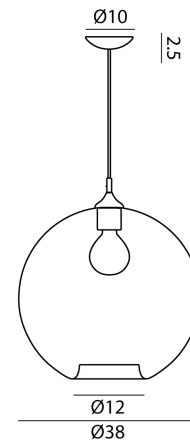

CT S/PARIGI/XXL/R/SM

Parigi Round Pendant

by

PARIGI XXL ROUND 38CM SMOKE PENDANT. 1 X E27 100W
MAX (XXL/1203.1L)

Supplier	Cangini & Tucci
Country	Italy
SKU	CT S/PARIGI/XXL/R/SM
Finish	Smoke
Surface	Smooth Glass
Size	XXL

Product Dimensions

Weight	2.4kg
IP Rating	IP20

Materials	Blown Glass
Dimming	Dependent on globe

Source	1 x E27 70W (Max)
---------------	-------------------