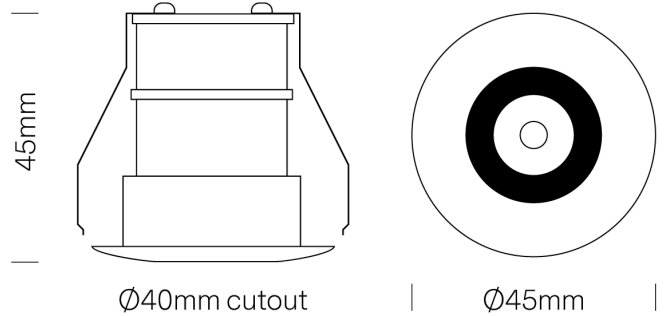

Bath Downlight

by Studio Italia

Compact recessed downlight designed for bathroom applications. IP54 rating and equipped with a 2W CREE LED with 160lm output and 30 degree beam spread. Aluminium construction with white powdercoated finish. Supplied with non-dimmable driver.

Supplier	Studio Italia
Country	China
SKU	AC BATH/2W/WH
Finish	White

Product Dimensions

Materials	Aluminium	Source	2W LED	Colour Temp	3000K
Output	160lm	Emission	30 degree beam	IP Rating	IP54
Dimming	No				