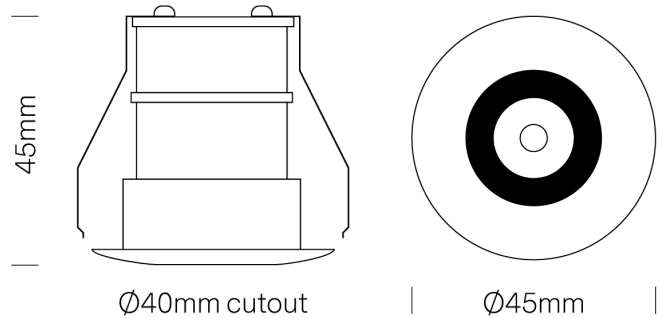

## Bath Downlight

by

Compact recessed downlight designed for bathroom applications. IP54 rating and equipped with a 2W CREE LED with 160lm output and 30 degree beam spread. Aluminium construction with white powdercoated finish. Supplied with non-dimmable driver.

<b>Supplier</b>	Studio Italia
<b>Country</b>	China
<b>SKU</b>	SI BATH/2W/WH
<b>Finish</b>	White

### Product Dimensions

<b>Materials</b>	Aluminium	<b>Source</b>	2W LED	<b>Colour Temp</b>	3000K
<b>Output</b>	160lm	<b>Emission</b>	30 degree beam	<b>IP Rating</b>	IP54