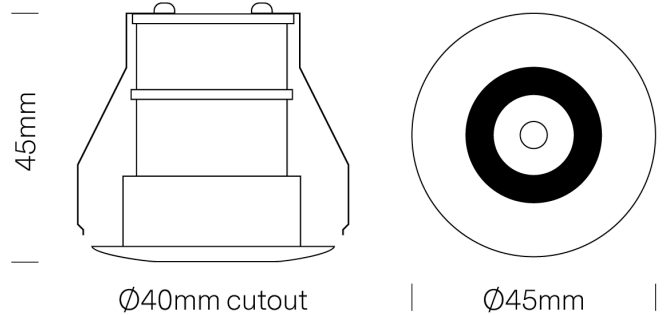

SI BATH/2W/WH

Bath Downlight

by

Compact recessed downlight designed for bathroom applications. IP54 rating and equipped with a 2W CREE LED with 160lm output and 30 degree beam spread. Aluminium construction with white powdercoated finish. Supplied with non-dimmable driver.

Supplier	Studio Italia
Country	China
SKU	SI BATH/2W/WH
Finish	White

Product Dimensions

Materials	Aluminium	Source	2W LED	Colour Temp	3000K
Output	160lm	Emission	30 degree beam	IP Rating	IP54