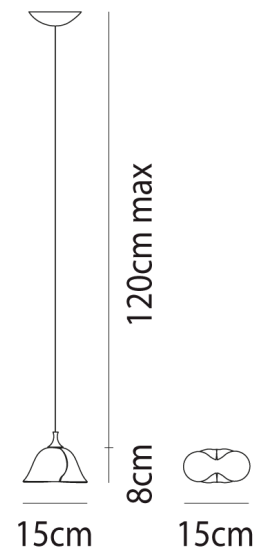

## Ninfea Pendant

by Oriano Favaretto

The Ninfea Pendant by Vistosi amazes with its unique shape made from hand worked Murano glass. Ninfea is available in small or large size in white finish.

<b>Designer</b>	Oriano Favaretto
<b>Supplier</b>	Vistosi
<b>Country</b>	Italy
<b>SKU</b>	VI S/NINF/P/WH
<b>Size</b>	Small

### Product Dimensions

<b>Weight</b>	1kg
<b>IP Rating</b>	IP20

<b>Materials</b>	Blown Glass
<b>Dimming</b>	Dependent on globe

<b>Source</b>	1 x E27 60W (Max)
---------------	-------------------