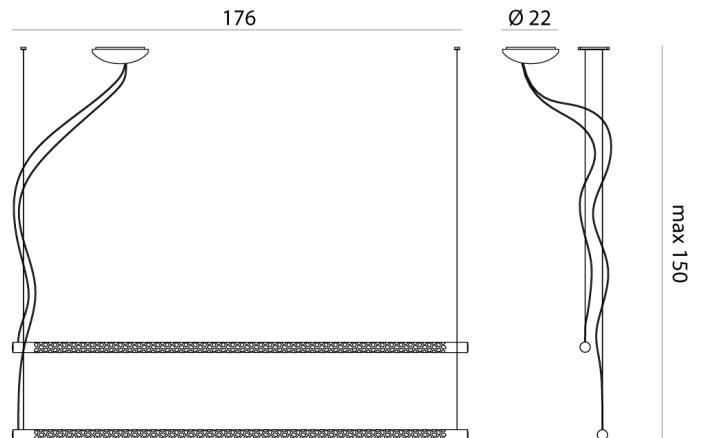

RO S/SQUIGGLE/H11/3000K/WHITE

Squiggle Double Linear Pendant

by Paolo Rizzato

Inspired by the "Neon structure" by Lucio Fontana for the 9th Triennale of Milan, Squiggle is a suspended tubular exoskeleton containing an LED strip up to 6m long. A sequence of irregular hexagon-shaped holes allow light to escape the metal structure, projecting a complex array of geometric patterns, including broken curved lines and concentric rings. Squiggle comes in a wide range of designs and sizes to suit a myriad of installation possibilities, with all versions available in matt gold, black or white finish. Made in Italy.

Designer	Paolo Rizzato
Supplier	Rotaliana
Country	Italy
SKU	RO S/SQUIGGLE/H11/3000K/WHITE
Finish	White
Version	3000K - No-Dimming
Size	H11

Product Dimensions

Weight	6.3kg
Colour Temp	3000K
IP Rating	IP20

Materials	Metal
Output	5500lm
Dimming	No

Source	78W LED
CRI	90