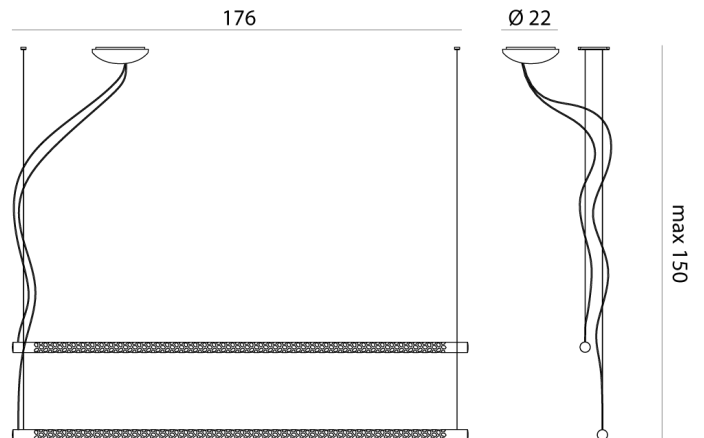

## Squiggle Double Linear Pendant

by Paolo Rizzatto

SQUIGGLE H10 PENDANT IN GOLD. 72w 5050lm 2700k LED.  
 CRI 90. 140cm x 4cm. 150cm DROP. 1-10v DIMMABLE.

<b>Designer</b>	Paolo Rizzatto
<b>Supplier</b>	Rotaliana
<b>Country</b>	Italy
<b>SKU</b>	RO S/SQUIGGLE/H11/3000K/WHITE
<b>Finish</b>	White
<b>Version</b>	3000K - No-Dimming
<b>Size</b>	H11

### Product Dimensions

<b>Weight</b>	6.3kg
<b>Colour Temp</b>	3000K
<b>IP Rating</b>	IP20

<b>Materials</b>	Metal
<b>Output</b>	5500lm
<b>Dimming</b>	No

<b>Source</b>	78W LED
<b>CRI</b>	90