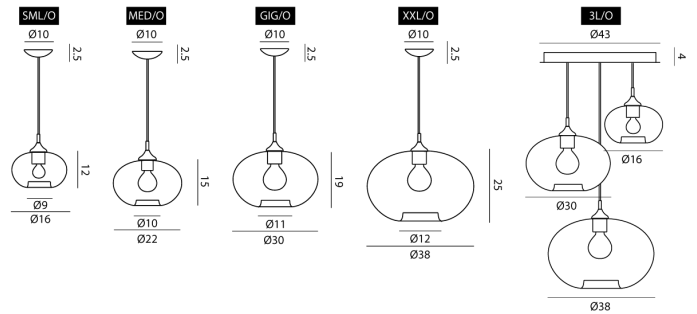

CT S/PARIGI/30/TOB

Parigi Oval Pendant

by

PARIGI 1 LIGHT TOBACCO 16DIA X 12cm E14 60 WATTS
1213.1L

Supplier	Cangini & Tucci
Country	Italy
SKU	CT S/PARIGI/30/TOB
Finish	Tobacco
Surface	Smooth Glass
Size	GIG

Product Dimensions

Weight	1.4kg
IP Rating	IP20

Materials	Blown Glass
Dimming	Dependent on globe

Source	1 x E27 70W (Max)
---------------	-------------------