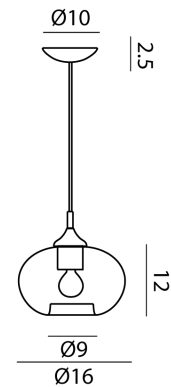

## Parigi Oval Pendant

by

PARIGI 1 LIGHT TOBACCO 16DIA X 12cm E14 60 WATTS  
1213.1L

<b>Supplier</b>	Cangini & Tucci
<b>Country</b>	Italy
<b>SKU</b>	CT S/PARIGI/16/TR
<b>Finish</b>	Transparent
<b>Surface</b>	Smooth Glass
<b>Size</b>	SML

### Product Dimensions

<b>Weight</b>	0.45kg
<b>IP Rating</b>	IP20

<b>Materials</b>	Blown Glass
<b>Dimming</b>	Dependent on globe

<b>Source</b>	1 x E14 60W (Max)
---------------	-------------------