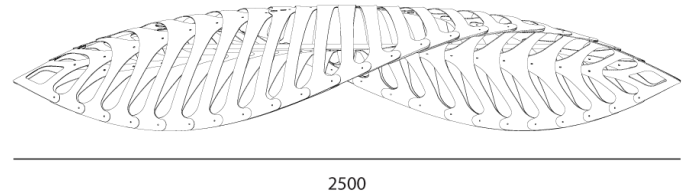

DT NAVICULA/LARGE/LIME

Navicula Pendant

by David Trubridge

Navicula is derived from nature, in this case from one of the many microscopic diatoms that float around in the oceans. The flowing, segmented form is shipped as kitset and assembled on site with push-in nylon clips. The thin curved pieces of CNC-cut bamboo plywood create a flowing structure that also casts magical patterns. It is lit from within with a row of LED pin-point lights. Available in three sizes and a wide variety of finish options.

Designer	David Trubridge
Supplier	David Trubridge
Country	New Zealand
SKU	DT NAVICULA/LARGE/LIME
Finish	Lime
Size	Large

Product Dimensions

Weight	13kg	Materials	Bamboo plywood	Source	18W LED
Colour Temp	2700K	Output	1920lm	Dimming	PHASE
Notes	Flat packed for reduced environmental footprint.				