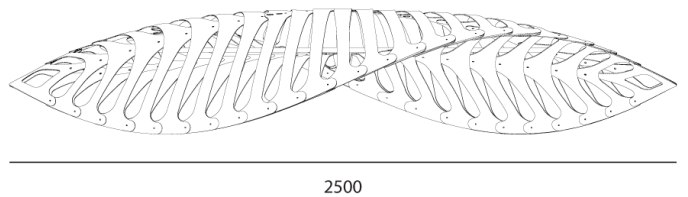

DT NAVICULA/LARGE/WHITE

Navicula Pendant

by David Trubridge

Navicula is derived from nature, in this case from one of the many microscopic diatoms that float around in the oceans. The flowing, segmented form is shipped as kitset and assembled on site with push-in nylon clips. The thin curved pieces of CNC-cut bamboo plywood create a flowing structure that also casts magical patterns. It is lit from within with a row of LED pin-point lights. Available in three sizes and a wide variety of finish options.

Designer	David Trubridge
Supplier	David Trubridge
Country	New Zealand
SKU	DT NAVICULA/LARGE/WHITE
Finish	White
Size	Large

Product Dimensions

Weight	13kg	Materials	Bamboo plywood	Source	18W LED
Colour Temp	2700K	Output	1920lm	Dimming	PHASE
Notes	Flat packed for reduced environmental footprint.				