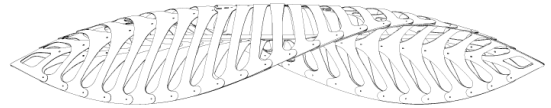

1950

Weight	7kg	Materials	Bamboo plywood	Source	11W LED
Colour Temp	2700K	Output	1200lm	Dimming	PHASE
Notes	Flat packed for reduced environmental footprint.