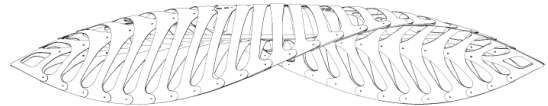

1950

Weight	7kg	Materials	Bamboo plywood	Source	11W LED
Colour Temp	2700K	Output	1200lm	Dimming	PHASE
Notes	Flat packed for reduced environmental footprint.