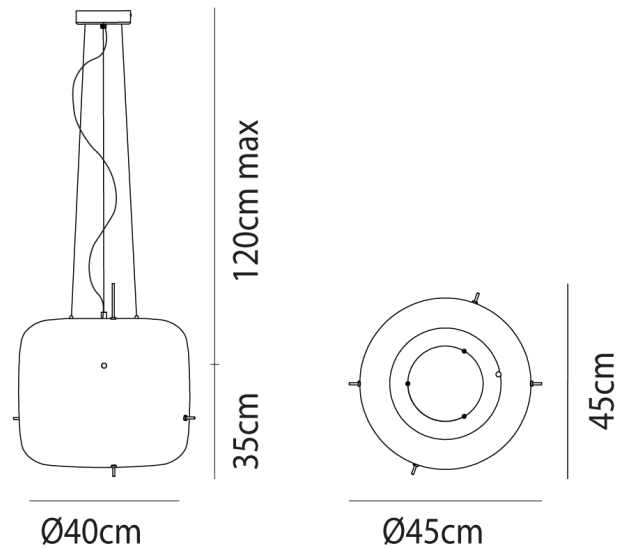

## Plot Pendant

by Chiaramonte &amp; Marin

Inspired by the weaving of oriental bamboo scaffolding, Plot creates a feeling of weightlessness. Encased within a transparent blown glass diffuser, an internal LED light source is supported by interweaving of metal rods, evoking a look of suspended animation. Plot is available with a crystal or smoke external diffuser with brass or black internal support rods. Hand made in Italy by Vistosi.

### Product Dimensions

**Weight** 9kg**Materials** Blown glass diffusers, metal frame**Source** 12.5W LED**Colour Temp** 3000K**Output** 1750lm**IP Rating** IP20**Dimming** Phase