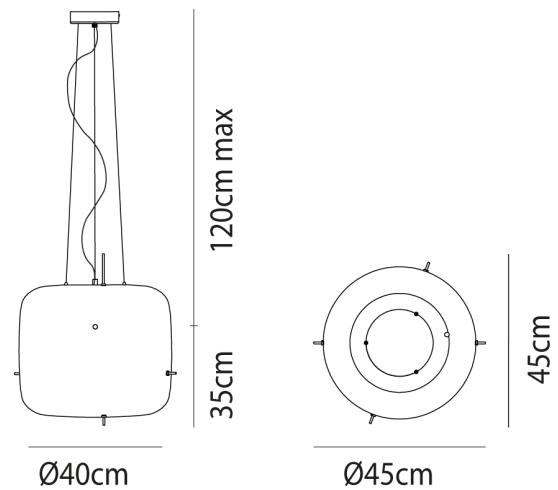

Plot Pendant

by Chiaramonte & Marin

Inspired by the weaving of oriental bamboo scaffolding, Plot creates a feeling of weightlessness. Encased within a transparent blown glass diffuser, an internal LED light source is supported by interweaving of metal rods, evoking a look of suspended animation. Plot is available with a crystal or smoke external diffuser with brass or black internal support rods. Hand made in Italy by Vistosi.

Designer	Chiaramonte & Marin
Supplier	Vistosi
Country	Italy
SKU	VI S/PLOT/CRYSTAL/BRASS
Glass Finish	Crystal
Metal Finish	Brass

Product Dimensions

Weight	9kg
Colour Temp	3000K
Dimming	1-10v

Materials	Blown glass diffusers, metal frame
Output	1750lm

Source	12.5W LED
IP Rating	IP20