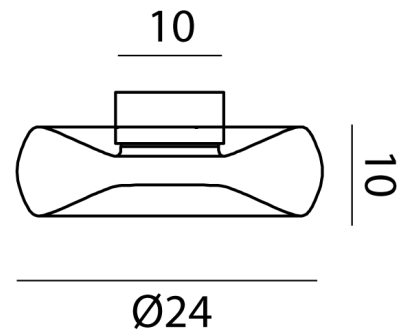

CT PL/FOLD/BK/SKYBLUE

Fold Ceiling Light

by Cristian Li Voi

Fold by Cangini & Tucci produces a mirage of light through its unique blown-glass design. Inspired by contrasts, Fold creates an illusion of depth with a folded glass form which both conceals the in-built LED source and emits reflections between the top and bottom of the diffuser interior, producing a delicate glow within a space. Wall and ceiling light is surface mounted. Available in various sizes and a wide range of finish options with black or chrome metalware.

Designer	Cristian Li Voi
Supplier	Cangini & Tucci
Country	Italy
SKU	CT PL/FOLD/BK/SKYBLUE
Glass Finish	Sky Blue
Metal Finish	Black
Size	Small

Product Dimensions

Weight	1.135kg	Materials	Blown Glass	Source	17.4W LED
Colour Temp	3000K	Output	2370lm	CRI	95
IP Rating	IP20	Dimming	TRIAC		