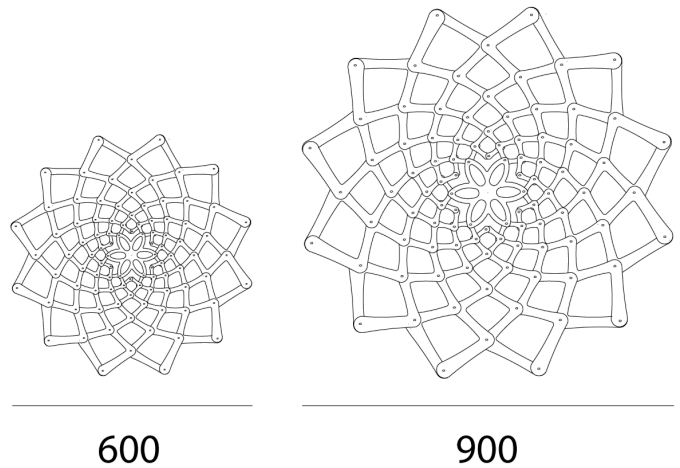

DT SUNFLOWER/LARGE/BLACK/BLACK

Sunflower Wall Shade

by David Trubridge

Sunflower is a wall light shade that can be mounted over an existing wall sconce. It is a sculptural geometric form based on David's inspection and love of the patterns found in nature. The first kitset wall shade from David Trubridge, Sunflower is a simple and easy way to freshen up existing interiors as well as a sculptural lighting installation. Made from environmentally sustainable bamboo.

Designer	David Trubridge
Supplier	David Trubridge
Country	New Zealand
SKU	DT SUNFLOWER/LARGE/BLACK/BLACK
Finish	Black 2 Sides
Size	Large

Product Dimensions

Weight	0.7kg	Materials	Bamboo plywood	Notes	Shade only (excludes light fixture)
---------------	-------	------------------	----------------	--------------	-------------------------------------