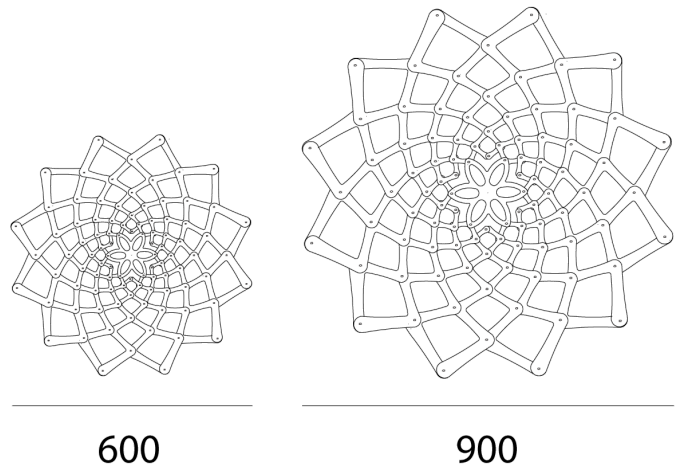

Designer	David Trubridge
Supplier	David Trubridge
Country	New Zealand
SKU	DT SUNFLOWER/SMALL/BLACK
Finish	Black
Size	Small

Product Dimensions