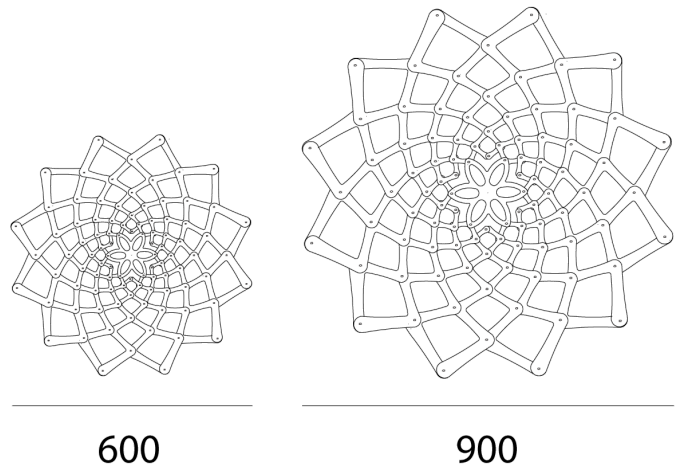

## Sunflower Wall Shade

by David Trubridge

Sunflower is a wall light shade that can be mounted over an existing wall sconce. It is a sculptural geometric form based on David's inspection and love of the patterns found in nature. The first kitset wall shade from David Trubridge, Sunflower is a simple and easy way to freshen up existing interiors as well as a sculptural lighting installation. Made from environmentally sustainable bamboo.

<b>Designer</b>	David Trubridge
<b>Supplier</b>	David Trubridge
<b>Country</b>	New Zealand
<b>SKU</b>	DT SUNFLOWER/SMALL/BLACK
<b>Finish</b>	Black
<b>Size</b>	Small

Product Dimensions

<b>Weight</b>	0.3kg	<b>Materials</b>	Bamboo plywood	<b>Notes</b>	Shade only (excludes light fixture)
---------------	-------	------------------	----------------	--------------	-------------------------------------