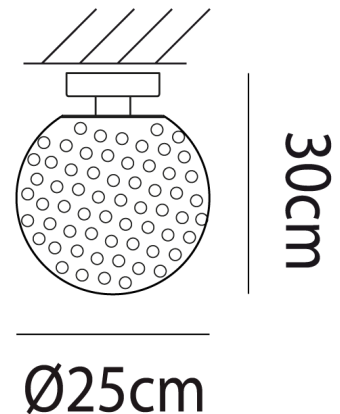

VI PL/RINA/25

Rina Ceiling Light

by Barbara Maggiolo

The Rina Ceiling lamp is a beautiful Murano glass fitting which is accented by white murrhines added during the blowing process, creating a mottled effect while concealing the light source. When the light is on it emits a soft speckled light around a space. Available in various size options.

Designer	Barbara Maggiolo
Supplier	Vistosi
Country	Italy
SKU	VI PL/RINA/25
Size	25

Product Dimensions

Weight	5kg
IP Rating	IP20

Materials	Blown Glass
Dimming	Dependent on globe

Source	1 x E27 77W
---------------	-------------