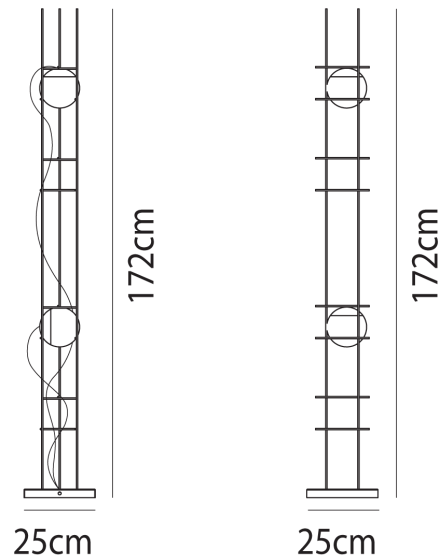

VI PT/PLOTFRAME/2/WHITE/BLACK

Plot Frame Floor Lamp

by Chiaramonte & Marin

The designing principal of Plot Frame Floor Lamp was to render a sphere of light in suspended motion. Almost hovering luminescent spheres are supported on a metallic weft, creating an exquisite and unique form. The metal cap of the lamp body acts as a heat sink for the in-built LED source and is fixed to the glass by means of a pressure system achieved by the perfect adhesion between the edge of the glass and the cap itself. Available in matt black metal finish and white blown glass diffusers. Hand made in Italy by Vistosi.

Designer	Chiaramonte & Marin
Supplier	Vistosi
Country	Italy
SKU	VI PT/PLOTFRAME/2/WHITE/BLACK
Size	2 Light

Product Dimensions

Weight	14kg
Colour Temp	3000K

Materials	Blown glass diffusers, metal frame
Output	3500lm

Source	2 x 12.5W LED
IP Rating	IP20