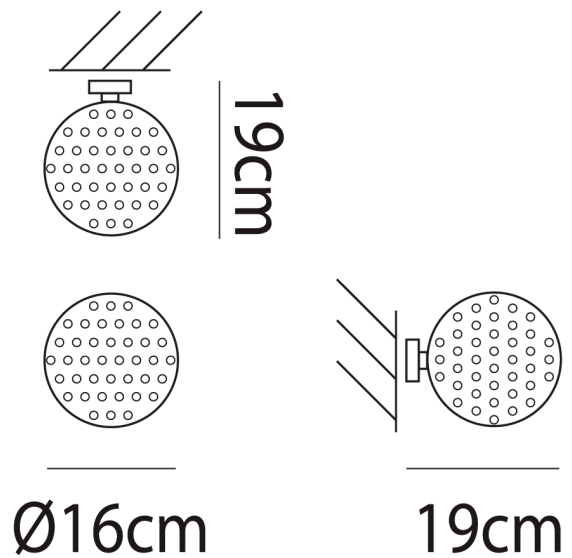

Product Dimensions

Weight 1.5kg

Materials Blown Glass

Source 1 x G9 75W (Max)

IP Rating IP20

Dimming Dependent on globe