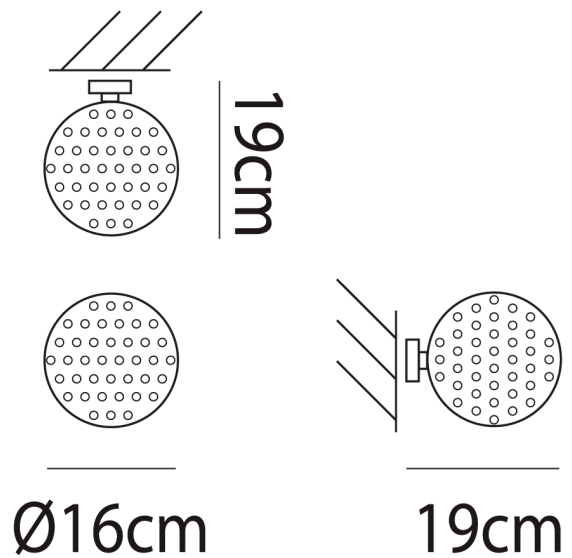

## Rina Spot Light

by Barbara Maggiolo

The Rina spotlight is a beautiful Murano glass fitting that is accented by white murrhines added during the blowing process creating a mottled effect and concealing the light source. When the light is on it emits a soft speckled light around a space. Rina spotlight can be mounted on wall or ceiling surfaces.

**Designer** Barbara Maggiolo**Supplier** Vistosi**Country** Italy**SKU** VI PL/RINA/16**Size** 16

### Product Dimensions

**Weight** 1.5kg**Materials** Blown Glass**Source** 1 x G9 75W (Max)**IP Rating** IP20**Dimming** Dependent on globe