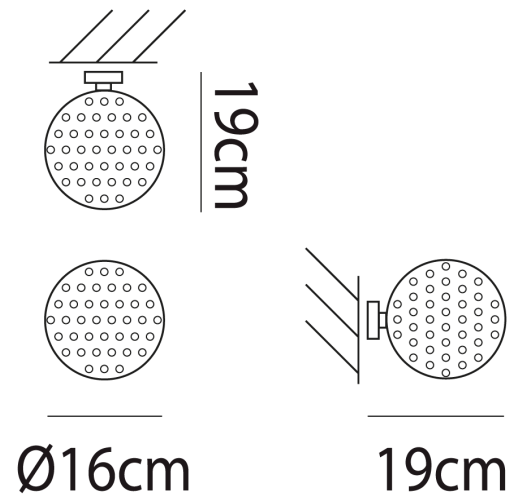

Rina Spot Light

by Barbara Maggiolo

The Rina spotlight is a beautiful Murano glass fitting that is accented by white murrhines added during the blowing process creating a mottled effect and concealing the light source. When the light is on it emits a soft speckled light around a space. Rina spotlight can be mounted on wall or ceiling surfaces.

| | |
|-----------------|------------------|
| Designer | Barbara Maggiolo |
| Supplier | Vistosi |
| Country | Italy |
| SKU | VI PL/RINA/16 |
| Size | 16 |

Product Dimensions

| | |
|------------------|-------|
| Weight | 1.5kg |
| IP Rating | IP20 |

| | |
|------------------|--------------------|
| Materials | Blown Glass |
| Dimming | Dependent on globe |

| | |
|---------------|------------------|
| Source | 1 x G9 75W (Max) |
|---------------|------------------|