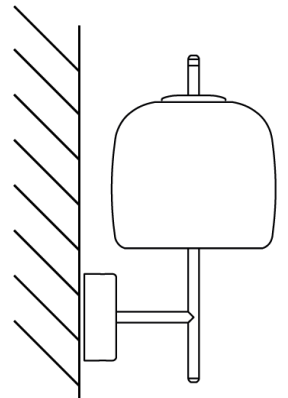

VI A/JUBE/S/STEEL/GREEN

Jube Wall Light

by Favaretto&Partners

A wall light version of the award winning Jube pendant from Vistosi. Jube was born from the union of two mouth blown glasses that, once assembled together, create an overlapping, ton sur ton effect with retro charm. An 8.5W LED source produces a widespread light in a form ideal for adding delicate accents within a space. Available in various finish combinations.

Designer Favaretto&Partners

Supplier Vistosi

Country Italy

SKU VI A/JUBE/S/STEEL/GREEN

Glass Finish Green

Metal Finish Steel

Product Dimensions

18cm

36cm

21cm

Weight 2kg

Colour Temp 3000K

Dimming PHASE

Materials Blown Glass

Output 1200lm

Source 8.5W LED