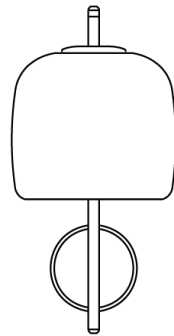

VI A/JUBE/S/STEEL/GREEN

Jube Wall Light

by Favaretto&Partners

A wall light version of the award winning Jube pendant from Vistosi. Jube was born from the union of two mouth blown glasses that, once assembled together, create an overlapping, ton sur ton effect with retro charm. An 8.5W LED source produces a widespread light in a form ideal for adding delicate accents within a space. Available in various finish combinations.

Designer Favaretto&Partners

Supplier Vistosi

Country Italy

SKU VI A/JUBE/S/STEEL/GREEN

Glass Finish Green

Metal Finish Steel

Product Dimensions

18cm

36cm

21cm

Weight 2kg

Colour Temp 3000K

Dimming PHASE

Materials Blown Glass

Output 1200lm

Source 8.5W LED