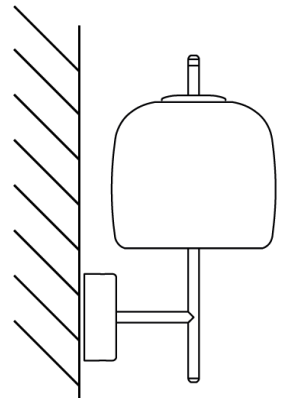

## Jube Wall Light

by Favaretto&amp;Partners

A wall light version of the award winning Jube pendant from Vistosi. Jube was born from the union of two mouth blown glasses that, once assembled together, create an overlapping, ton sur ton effect with retro charm. An 8.5W LED source produces a widespread light in a form ideal for adding delicate accents within a space. Available in various finish combinations.

### Product Dimensions

**18cm****36cm****21cm****Weight** 2kg**Materials** Blown Glass**Source** 8.5W LED**Colour Temp** 3000K**Output** 1200lm**IP Rating** IP20**Dimming** PHASE