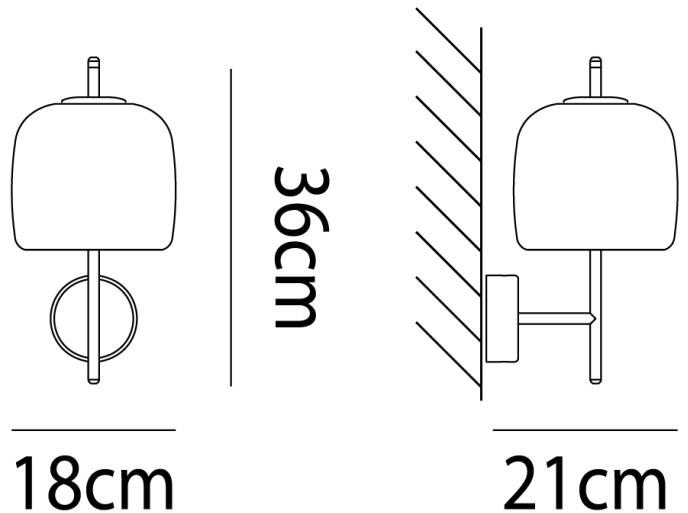

### Product Dimensions

<b>Weight</b>	2kg
<b>Colour Temp</b>	3000K
<b>Dimming</b>	PHASE

<b>Materials</b>	Blown Glass
<b>Output</b>	1200lm

<b>Source</b>	8.5W LED
<b>IP Rating</b>	IP20