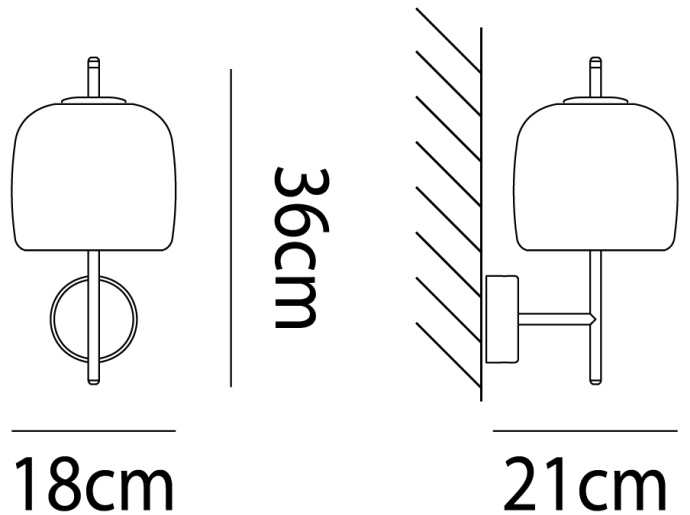

### Product Dimensions

<b>Weight</b>	2kg
<b>Colour Temp</b>	3000K
<b>Dimming</b>	PHASE

<b>Materials</b>	Blown Glass
<b>Output</b>	1200lm

<b>Source</b>	8.5W LED
<b>IP Rating</b>	IP20