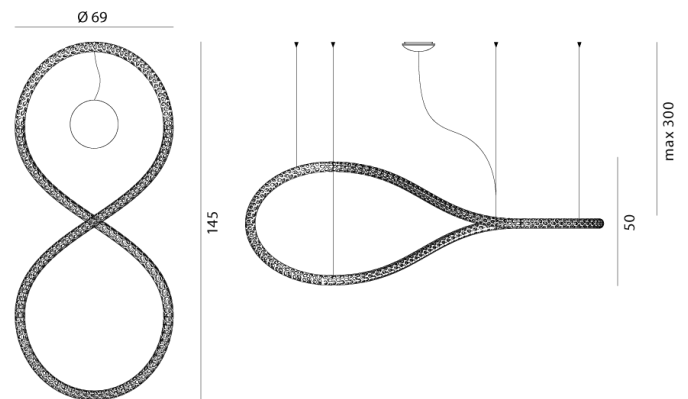

Squiggle H4 Pendant

by Paolo Rizzatto

Inspired by the "Neon structure" by Lucio Fontana for the 9th Triennale of Milan, Squiggle is a suspended tubular exoskeleton containing an LED strip up to 6m long. A sequence of irregular hexagon-shaped holes allow light to escape the metal structure, projecting a complex array of geometric patterns, including broken curved lines and concentric rings. Squiggle comes in a wide range of designs and sizes to suit a myriad of installation possibilities, with all versions available in matt gold, black or white finish. Made in Italy.

Designer	Paolo Rizzatto
Supplier	Rotaliana
Country	Italy
SKU	RO S/SQUIGGLE/H4/3000K/PUSH/GOLD
Finish	Gold
Version	3000K - Push Dimming

Product Dimensions

Weight	4.3kg
Colour Temp	3000K
IP Rating	IP20

Materials	Metal
Output	4600lm
Dimming	PUSH

Source	67W LED
CRI	90