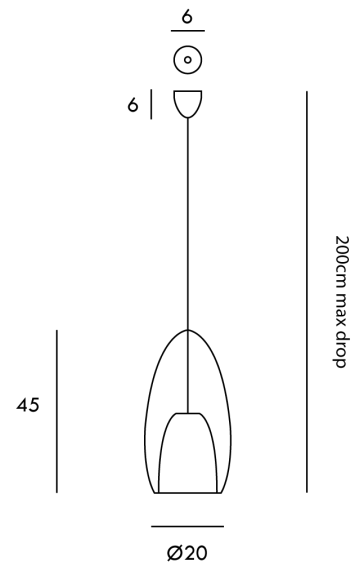

CT S/FLUTE/XXL/BK

Flute Pendant

by

Inspired by champagne flutes, the Flute pendant features an elegant modern design. Made from hand-blown glass and carefully handcrafted. The inner shade is satinated glass which acts as a diffuser, softening the light source. Available in a variety of colours and sizes. Custom variations of cable and metalware colours available on request.

Supplier	Cangini & Tucci
Country	Italy
SKU	CT S/FLUTE/XXL/BK
Finish	Black
Size	XXL

Product Dimensions

Weight	1.79kg
IP Rating	IP20

Materials	Glass
Dimming	Dependent on globe

Source	1 x E27 60W (Max)
---------------	-------------------