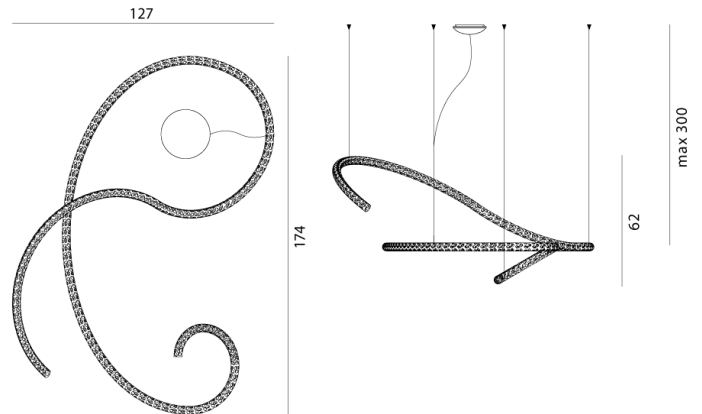

RO S/SQUIGGLE/H5/3000K/PUSH/BLACK

Squiggle H5 Pendant

by Paolo Rizzatto

Inspired by the "Neon structure" by Lucio Fontana for the 9th Triennale of Milan, Squiggle is a suspended tubular exoskeleton containing an LED strip up to 6m long. A sequence of irregular hexagon-shaped holes allow light to escape the metal structure, projecting a complex array of geometric patterns, including broken curved lines and concentric rings. Squiggle comes in a wide range of designs and sizes to suit a myriad of installation possibilities, with all versions available in matt gold, black or white finish. Made in Italy.

Designer	Paolo Rizzatto
Supplier	Rotaliana
Country	Italy
SKU	RO S/SQUIGGLE/H5/3000K/PUSH/BLACK
Finish	Black
Version	3000K - Push Dimming

Product Dimensions

Weight	12kg	Materials	Metal	Source	95W LED
Colour Temp	3000K	Output	6500lm	CRI	90
IP Rating	IP20	Dimming	PUSH		