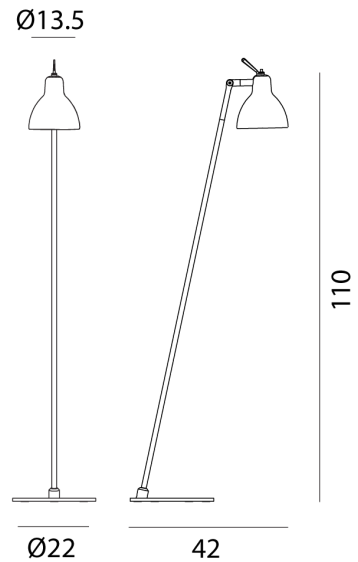

RO PT/LUXYGLAM/F0/BLACK/GLOSS WHITE

Luxy Glam Floor Lamp

by

A continuation of the Luxy range from Rotaliana, the Luxy Glam Floor Lamp offers a classic inspired form in a contemporary finish. The use of a gloss finished diffuser gives both direct and diffused light. Available in metallic black frame with gloss white, smoke, copper or gold shade. Made in Italy.

Supplier	Rotaliana
Country	Italy
SKU	RO PT/LUXYGLAM/F0/BLACK/GLOSS WHITE
Finish	Gloss White

Product Dimensions

Weight	5.5kg
IP Rating	IP20

Materials	Steel glass
------------------	-------------

Source	1 x E-14 10W (Max)
---------------	--------------------