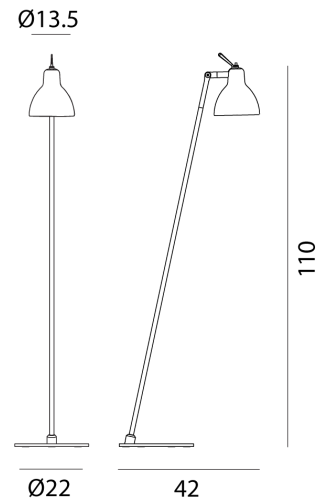

Luxy Glam Floor Lamp

by Rotaliana

A continuation of the Luxy range from Rotaliana, the Luxy Glam Floor Lamp offers a classic inspired form in a contemporary finish. The use of a gloss finished diffuser gives both direct and diffused light. Available in metallic black frame with gloss white, smoke, copper or gold shade. Made in Italy.

Supplier	Rotaliana
Country	Italy
SKU	RO PT/LUXYGLAM/F0/BLACK/GLOSS WHITE
Finish	Gloss White

Product Dimensions

Weight	5.5kg
IP Rating	IP20

Materials	Steel glass
------------------	-------------

Source	1 x E-14 10W (Max)
---------------	--------------------