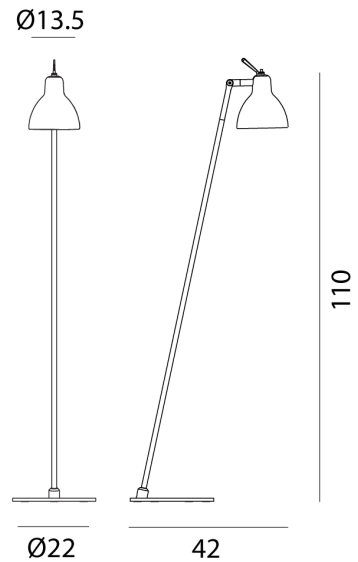

### Product Dimensions

<b>Weight</b>	5.5kg	<b>Materials</b>	Steel glass	<b>Source</b>	1 x E-14 10W (Max)
<b>IP Rating</b>	IP20				