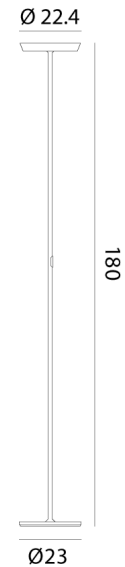

RO PT/PRINCE/CHA

## Prince Floor Lamp

by Dante Donegani and Giovanni Lauda

The Prince is a minimal and elegant floor lamp that will light up your room with indirect light. Its LEDs are hidden in the top part of the lamp - the "Crown". The LEDs glow an upward beam while also creating a bright indirect pattern downwards. The Prince, provided with a switch/dimmer on the stem, is light and compact making it easy to grab and move around. The Prince can come in White (matte), Graphite, Silver, Black (matte), Bronze or Champagne.

### Product Dimensions

<b>Weight</b>	9.1kg
<b>Colour Temp</b>	2700K
<b>IP Rating</b>	IP20

<b>Materials</b>	Aluminium
<b>Output</b>	4700lm
<b>Dimming</b>	Switch/dimmer on stem

<b>Source</b>	52W LED
<b>CRI</b>	90