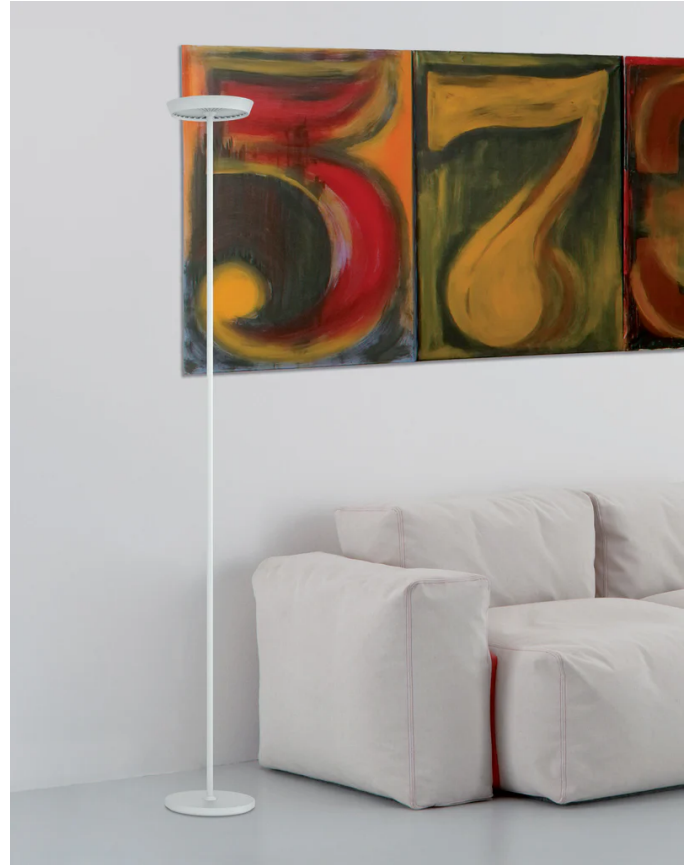

## Prince Floor Lamp

by Dante Donegani and Giovanni Lauda

The Prince is a minimal and elegant floor lamp that will light up your room with indirect light. Its LEDs are hidden in the top part of the lamp - the "Crown". The LEDs glow an upward beam while also creating a bright indirect pattern downwards. The Prince, provided with a switch/dimmer on the stem, is light and compact making it easy to grab and move around. The Prince can come in White (matte), Graphite, Silver, Black (matte), Bronze or Champagne.

### Product Dimensions

<b>Weight</b>	9.1kg
<b>Colour Temp</b>	2700K
<b>IP Rating</b>	IP20

<b>Materials</b>	Aluminium
<b>Output</b>	4700lm
<b>Dimming</b>	Switch/dimmer on stem

<b>Source</b>	52W LED
<b>CRI</b>	90