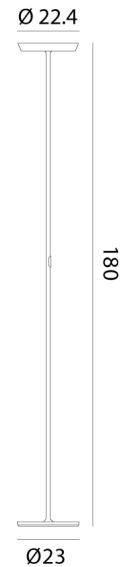

RO PT/PRINCE/SIL

## Prince Floor Lamp

by Dante Donegani and Giovanni Lauda

The Prince is a minimal and elegant floor lamp that will light up your room with indirect light. Its LEDs are hidden in the top part of the lamp - the "Crown". The LEDs glow an upward beam while also creating a bright indirect pattern downwards. The Prince, provided with a switch/dimmer on the stem, is light and compact making it easy to grab and move around. The Prince can come in White (matte), Graphite, Silver, Black (matte), Bronze or Champagne.

### Product Dimensions

<b>Weight</b>	9.1kg
<b>Colour Temp</b>	2700K
<b>IP Rating</b>	IP20

<b>Materials</b>	Aluminium
<b>Output</b>	4700lm
<b>Dimming</b>	Switch/dimmer on stem

<b>Source</b>	52W LED
<b>CRI</b>	90