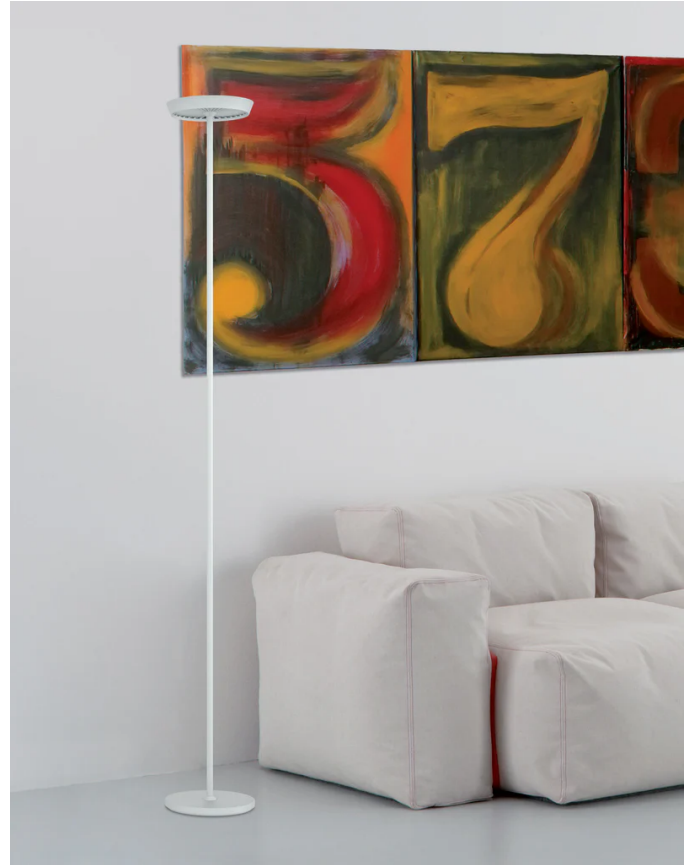

RO PT/PRINCE/SIL

Prince Floor Lamp

by Dante Donegani and Giovanni Lauda

The Prince is a minimal and elegant floor lamp that will light up your room with indirect light. Its LEDs are hidden in the top part of the lamp - the "Crown". The LEDs glow an upward beam while also creating a bright indirect pattern downwards. The Prince, provided with a switch/dimmer on the stem, is light and compact making it easy to grab and move around. The Prince can come in White (matte), Graphite, Silver, Black (matte), Bronze or Champagne.

| | |
|-----------------|-----------------------------------|
| Designer | Dante Donegani and Giovanni Lauda |
| Supplier | Rotaliana |
| Country | Italy |
| SKU | RO PT/PRINCE/SIL |
| Finish | Silver |

Product Dimensions

| | |
|--------------------|-------|
| Weight | 9.1kg |
| Colour Temp | 2700K |
| IP Rating | IP20 |

| | |
|------------------|-----------------------|
| Materials | Aluminium |
| Output | 4700lm |
| Dimming | Switch/dimmer on stem |