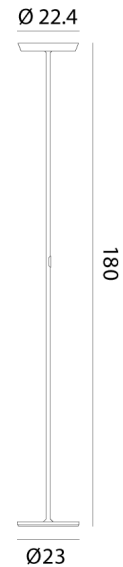

RO PT/PRINCE/SIL

Prince Floor Lamp

by Dante Donegani and Giovanni Lauda

The Prince is a minimal and elegant floor lamp that will light up your room with indirect light. Its LEDs are hidden in the top part of the lamp - the "Crown". The LEDs glow an upward beam while also creating a bright indirect pattern downwards. The Prince, provided with a switch/dimmer on the stem, is light and compact making it easy to grab and move around. The Prince can come in White (matte), Graphite, Silver, Black (matte), Bronze or Champagne.

| | |
|-----------------|-----------------------------------|
| Designer | Dante Donegani and Giovanni Lauda |
| Supplier | Rotaliana |
| Country | Italy |
| SKU | RO PT/PRINCE/SIL |
| Finish | Silver |

Product Dimensions

| | |
|--------------------|-------|
| Weight | 9.1kg |
| Colour Temp | 2700K |
| IP Rating | IP20 |

| | |
|------------------|-----------------------|
| Materials | Aluminium |
| Output | 4700lm |
| Dimming | Switch/dimmer on stem |

| | |
|---------------|---------|
| Source | 52W LED |
| CRI | 90 |