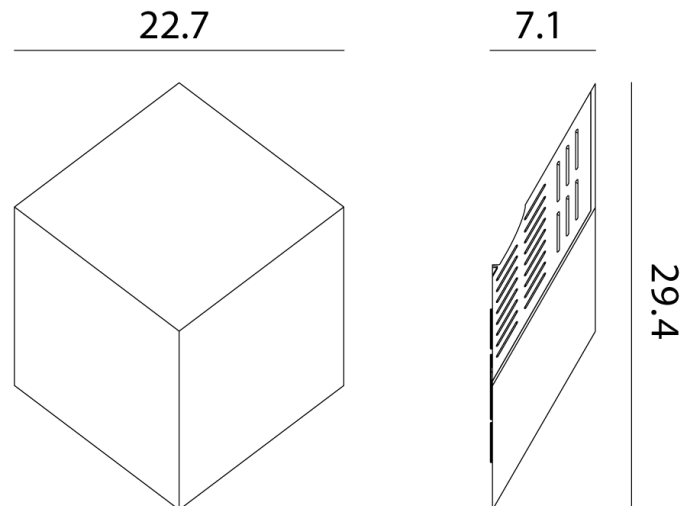

## QB Wall Light

by

The QB creates an optical illusion due to its shape and the light source. In fact, the QB which is made in die-cast aluminum, only protrudes by a few centimeters from the wall although looking like a larger cube. The QB will lighten up the room with the strong indirect beam. The QB can come in White (matte), Graphite, Silver, Black (matte), Bronze or Champagne in dimmable (PHASE) or non-dimmable version.

<b>Supplier</b>	Rotaliana
<b>Country</b>	Italy
<b>SKU</b>	RO A/QB/W0/WH/DIM
<b>Finish</b>	White
<b>Version</b>	PHASE Dimmable

Product Dimensions

<b>Weight</b>	1.53kg
<b>Colour Temp</b>	2700K
<b>IP Rating</b>	IP20