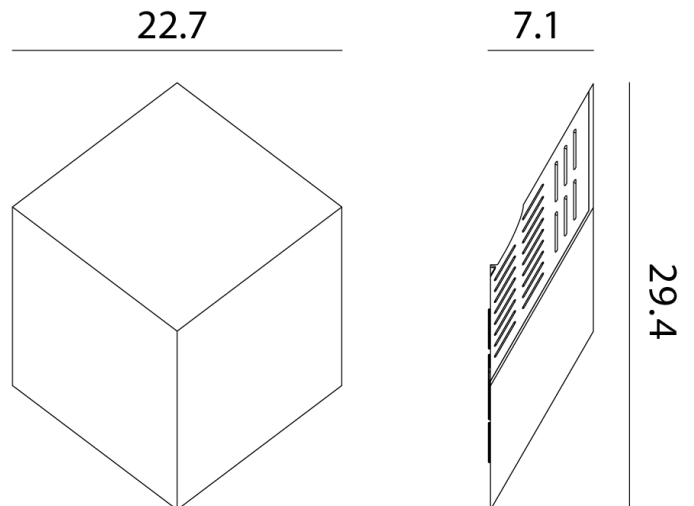

RO A/QB/W0/WH/DIM

QB Wall Light

by

The QB creates an optical illusion due to its shape and the light source. In fact, the QB which is made in die-cast aluminum, only protrudes by a few centimeters from the wall although looking like a larger cube. The QB will lighten up the room with the strong indirect beam. The QB can come in White (matte), Graphite, Silver, Black (matte), Bronze or Champagne in dimmable (PHASE) or non-dimmable version.

Supplier	Rotaliana
Country	Italy
SKU	RO A/QB/W0/WH/DIM
Finish	White
Version	PHASE Dimmable

Product Dimensions

Weight	1.53kg
Colour Temp	2700K
IP Rating	IP20

Materials	Aluminium
Output	2300lm
Dimming	PHASE