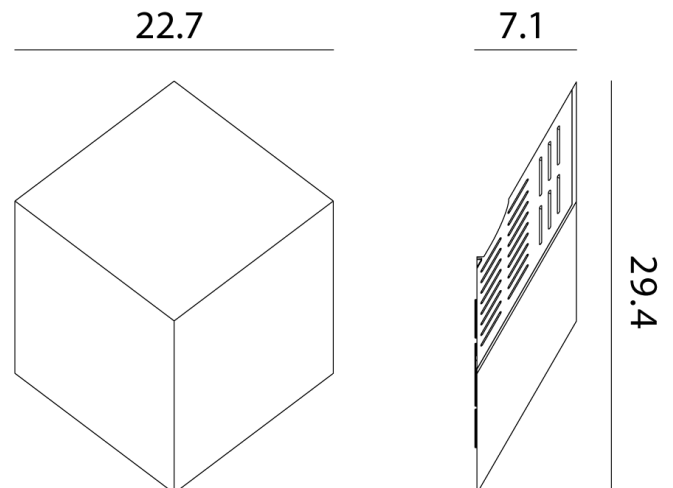

QB Wall Light

by Rotaliana

The QB creates an optical illusion due to its shape and the light source. In fact, the QB which is made in die-cast aluminum, only protrudes by a few centimeters from the wall although looking like a larger cube. The QB will lighten up the room with the strong indirect beam. The QB can come in White (matte), Graphite, Silver, Black (matte), Bronze or Champagne in dimmable (PHASE) or non-dimmable version.

Supplier	Rotaliana
Country	Italy
SKU	RO A/QB/W0/WH/DIM
Finish	White
Version	PHASE Dimmable

Product Dimensions

Weight	1.53kg
Colour Temp	2700K
IP Rating	IP20

Materials	Aluminium
Output	2300lm
Dimming	PHASE