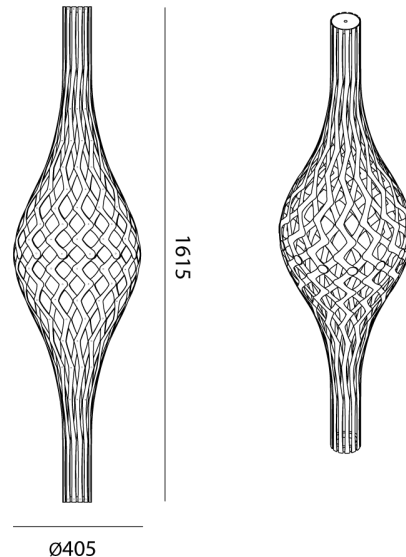

DT NIKAU/FULL/BLUE

Nikau Pendant

by David Trubridge

Nikau is the name of the only indigenous palm tree in New Zealand. It has a large bulb at the top of its trunk and its leaves overlap in similar patterns. The Nikau Pendant's bamboo can be painted inside in numerous colours, or both sides in black and white. The Nikau comes in kitset to reduce the impact of freight on the environment.

**Designer** David Trubridge**Supplier** David Trubridge**Country** New Zealand**SKU** DT NIKAU/FULL/BLUE**Finish** Blue

Product Dimensions

**Weight** 2kg**Materials** Bamboo Plywood, Nylon Clips**Source** 1 x E27 60W (Max)**Dimming** Dependent on globe**Notes** Flat packed to reduce environmental footprint