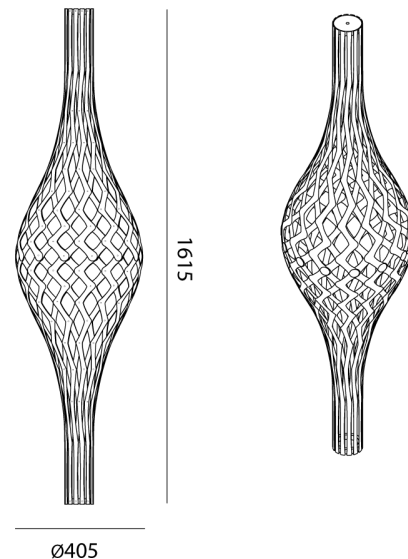

DT NIKAU/FULL/ORANGE

Nikau Pendant

by David Trubridge

Nikau is the name of the only indigenous palm tree in New Zealand. It has a large bulb at the top of its trunk and its leaves overlap in similar patterns. The Nikau Pendant's bamboo can be painted inside in numerous colours, or both sides in black and white. The Nikau comes in kitset to reduce the impact of freight on the environment.

Designer	David Trubridge
Supplier	David Trubridge
Country	New Zealand
SKU	DT NIKAU/FULL/ORANGE
Finish	Orange

Product Dimensions

Weight	2kg	Materials	Bamboo Plywood, Nylon Clips	Source	1 x E27 60W (Max)
Dimming	Dependent on globe	Notes	Flat packed to reduce environmental footprint		