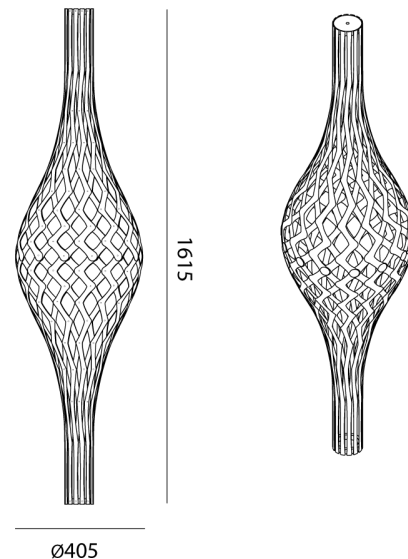

## Nikau Pendant

by David Trubridge

Nikau is the name of the only indigenous palm tree in New Zealand. It has a large bulb at the top of its trunk and its leaves overlap in similar patterns. The Nikau Pendant's bamboo can be painted inside in numerous colours, or both sides in black and white. The Nikau comes in kitset to reduce the impact of freight on the environment.

<b>Designer</b>	David Trubridge
<b>Supplier</b>	David Trubridge
<b>Country</b>	New Zealand
<b>SKU</b>	DT NIKAU/FULL/ORANGE
<b>Finish</b>	Orange

Product Dimensions

<b>Weight</b>	2kg	<b>Materials</b>	Bamboo Plywood, Nylon Clips	<b>Source</b>	1 x E27 60W (Max)
<b>Dimming</b>	Dependent on globe	<b>Notes</b>	Flat packed to reduce environmental footprint		