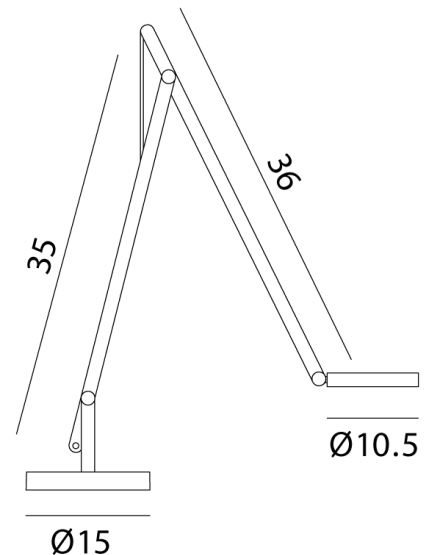

RO LT/STRING/T1/MINI/9W/BLACK/BLACK

String Mini T1 Table Lamp

by Dante Donegani and Giovanni Lauda

The String Mini T1 is sleek and practical table lamp thanks to its adjustable arm and rotatable head. It's small size makes it ideal for desks or bedside lighting. The hidden push dimmer on the lamp head continues the simplistic design aesthetic while providing touch-sensitive adjustment of the LED light source. The String Mini Table Lamp is available white, black, bronze, champagne, graphite or silver finish with white, black or orange cable.

Designer	Dante Donegani and Giovanni Lauda
Supplier	Rotaliana
Country	Italy
SKU	RO LT/STRING/T1/MINI/9W/BLACK/BLACK
Finish	Black
Cable Colour	Black

Product Dimensions

Weight	4.22kg
Colour Temp	2700K
IP Rating	IP20

Materials	Aluminium
Output	700lm
Dimming	Push button dimmer

Source	9W LED
CRI	90