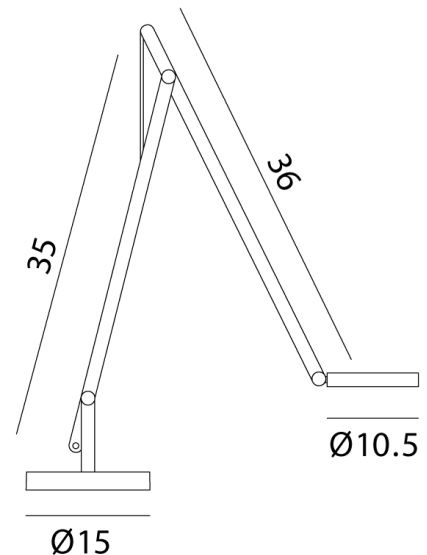

RO LT/STRING/T1/MINI/9W/BLACK/BLACK

String Mini T1 Table Lamp

by Dante Donegani and Giovanni Lauda

The String Mini T1 is sleek and practical table lamp thanks to its adjustable arm and rotatable head. It's small size makes it ideal for desks or bedside lighting. The hidden push dimmer on the lamp head continues the simplistic design aesthetic while providing touch-sensitive adjustment of the LED light source. The String Mini Table Lamp is available white, black, bronze, champagne, graphite or silver finish with white, black or orange cable.

Designer	Dante Donegani and Giovanni Lauda
Supplier	Rotaliana
Country	Italy
SKU	RO LT/STRING/T1/MINI/9W/BLACK/BLACK
Finish	Black
Cable Colour	Black

Product Dimensions

Weight	4.22kg	Materials	Aluminium	Source	9W LED
Colour Temp	2700K	Output	700lm	CRI	90
IP Rating	IP20	Dimming	Push button dimmer		