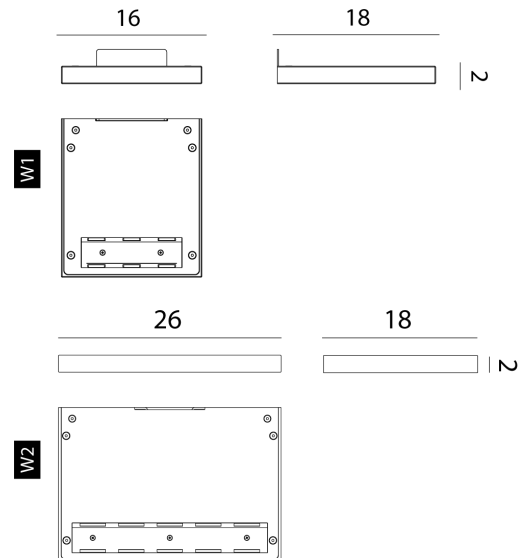

RO A/CM2/3000K/DALI/SILVER

CM2 Wall Light

by

Just 2 centimeters thick, the CM2 Wall Light features a sleek profile ideal for contemporary lighting applications. An embedded super-flat electronic chip controls the LED, guaranteeing a powerful luminous flux. Available in two sizes in a variety of finishes.

Supplier	Rotaliana
Country	Italy
SKU	RO A/CM2/3000K/DALI/SILVER
Finish	Silver
Size	W2

Product Dimensions

Weight	2.2kg	Materials	Aluminium	Source	29W LED
Colour Temp	3000K	Output	3400lm	CRI	90
Emission	Indirect, up and down	IP Rating	IP20	Dimming	DALI PUSH