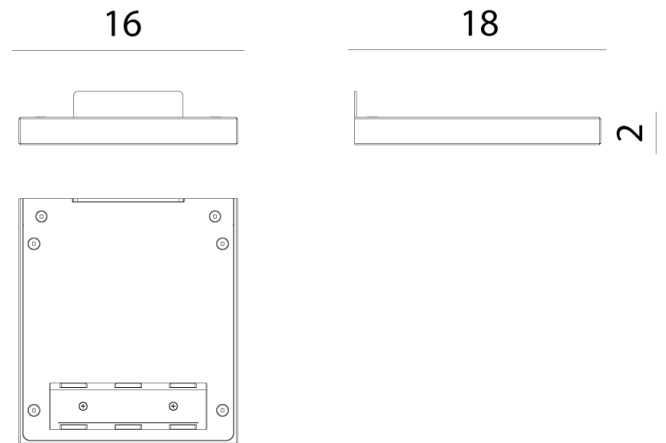

RO A/CM2/W2/3000K/PHASE/SILVER

CM2 Wall Light

by

Just 2 centimeters thick, the CM2 Wall Light features a sleek profile ideal for contemporary lighting applications. An embedded super-flat electronic chip controls the LED, guaranteeing a powerful luminous flux. Available in two sizes in a variety of finishes.

Supplier	Rotaliana
Country	Italy
SKU	RO A/CM2/W2/3000K/PHASE/SILVER
Finish	Silver
Size	W2

Product Dimensions

Materials	Aluminium	Source	32W LED	Colour Temp	3000K
Output	3000lm	CRI	90	IP Rating	IP20
Dimming	PHASE				